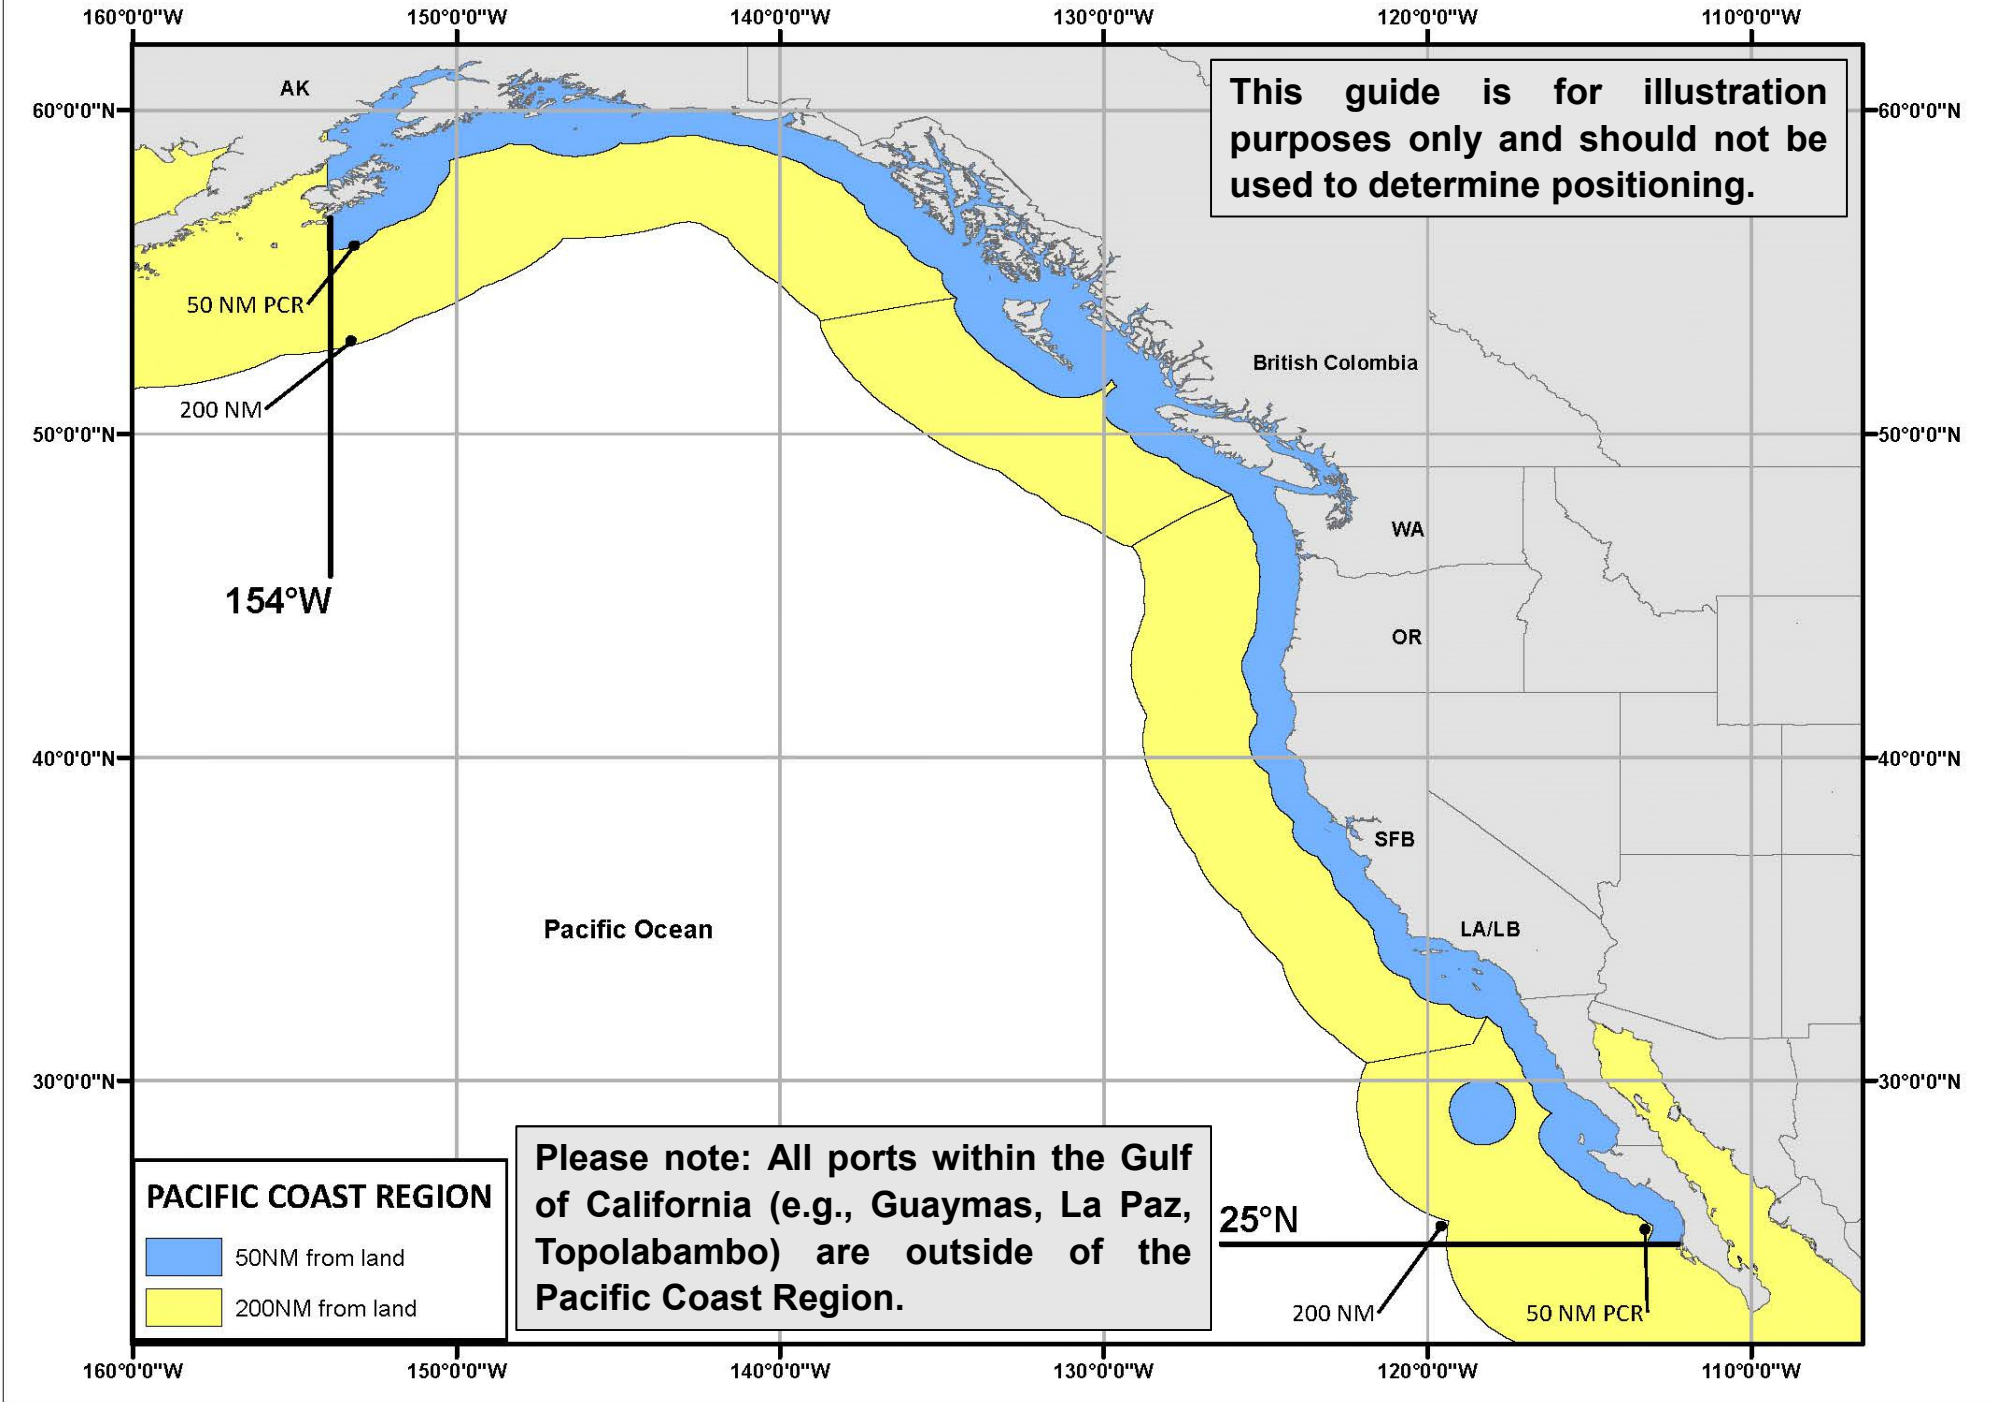

PACIFIC COAST REGION

This guide is for illustration purposes only and should not be used to determine positioning.

PACIFIC COAST REGION
50NM from land
200NM from land

Please note: All ports within the Gulf of California (e.g., Guaymas, La Paz, Topolabambo) are outside of the Pacific Coast Region.

25°N
200 NM
50 NM PCR

Guide to the Southern Portion of the Pacific Coast Region

This is a guide for illustration purposes only and should not be used to determine positioning.