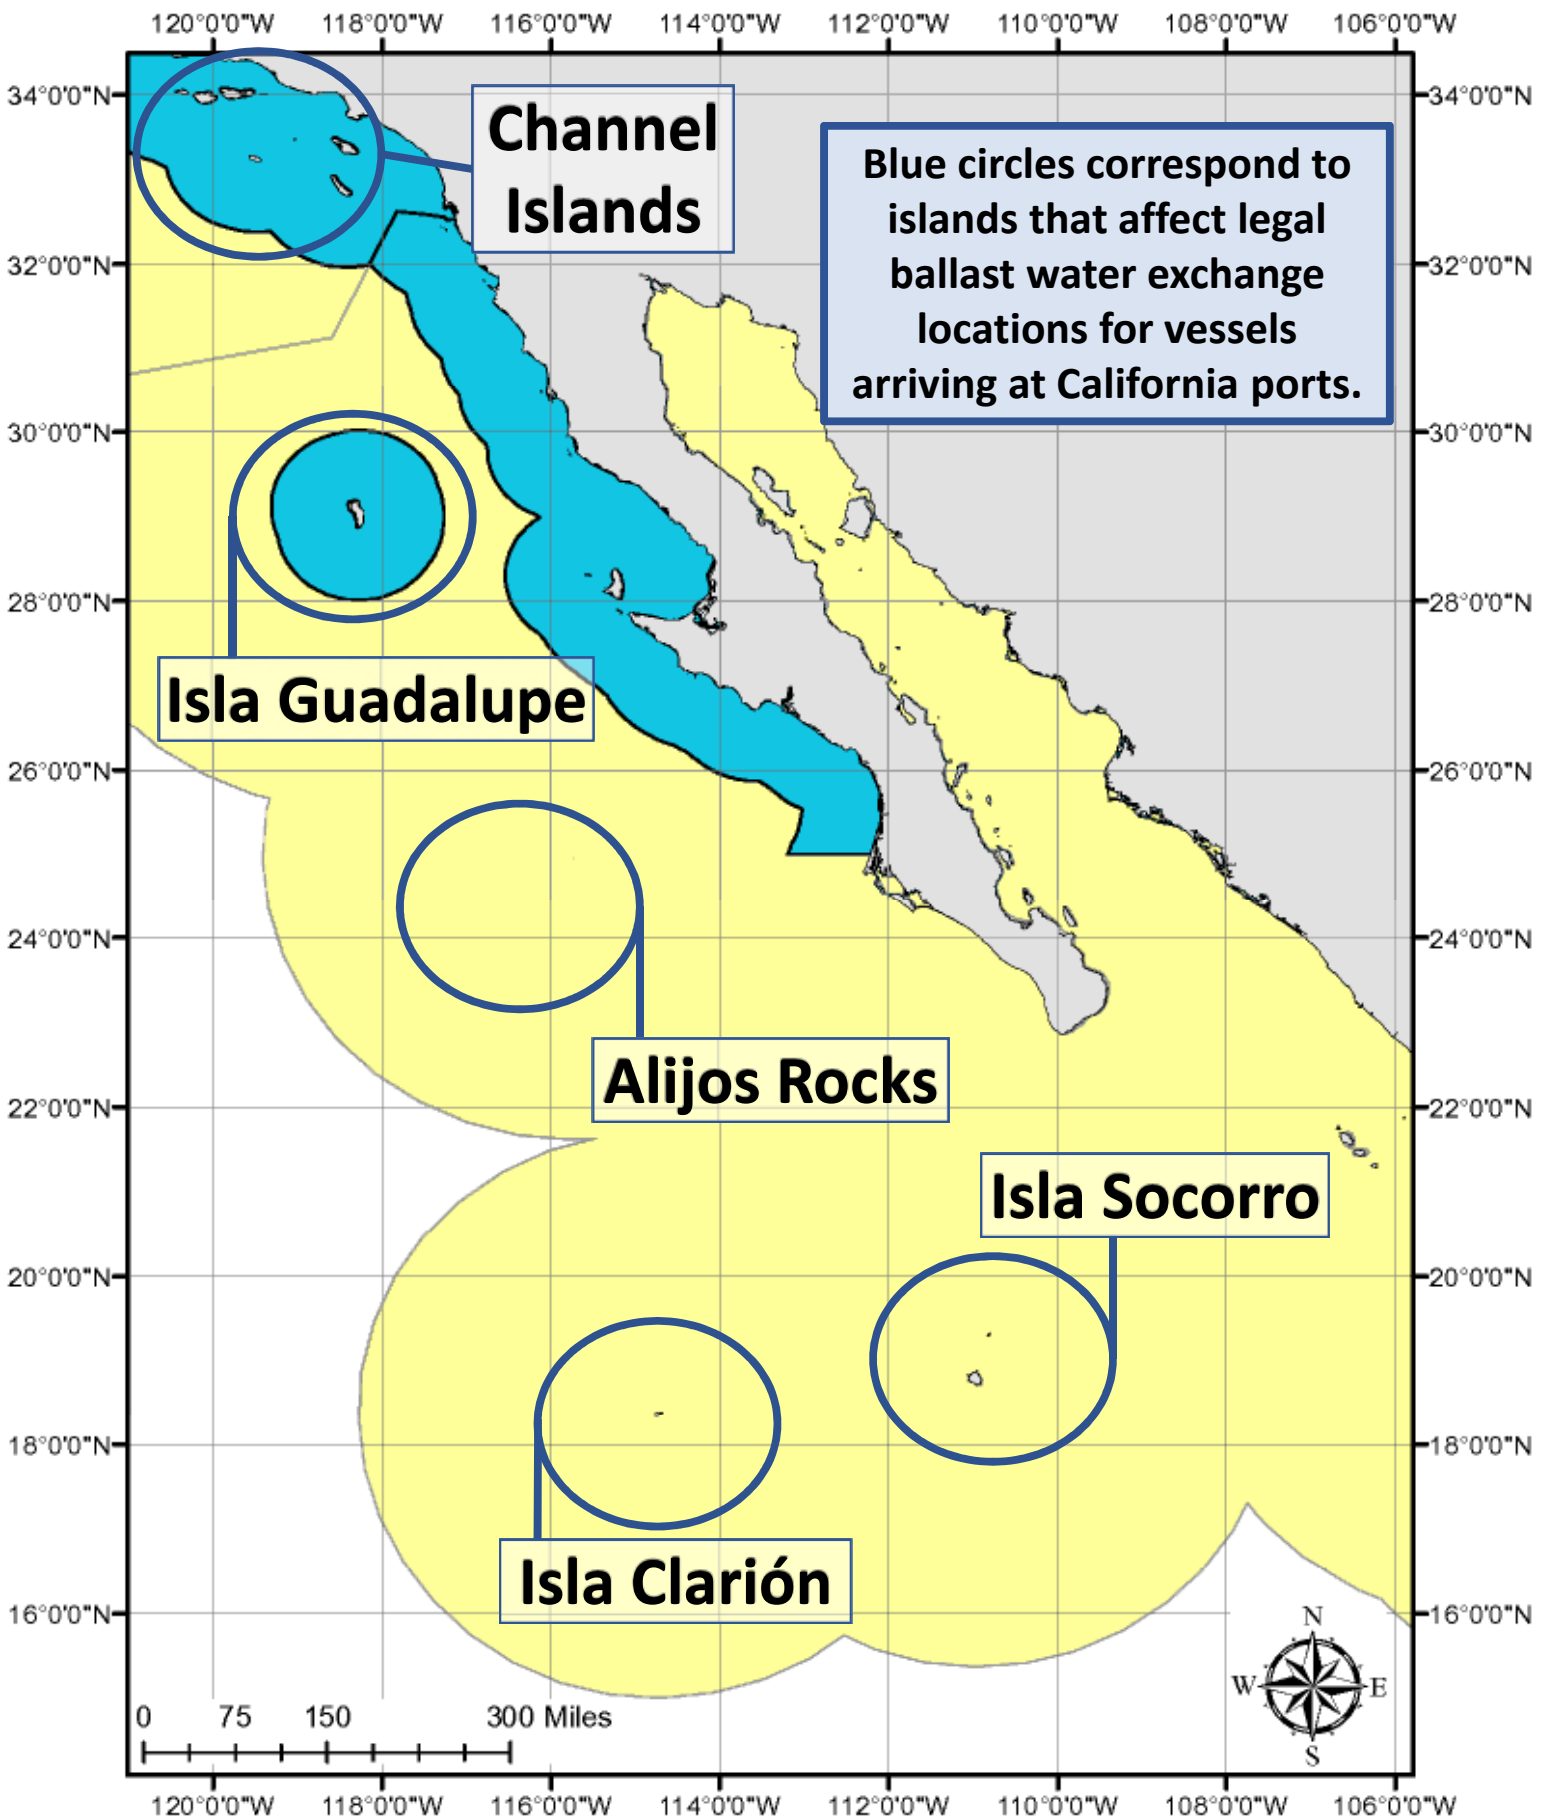

PACIFIC COAST REGION

This guide is for illustration purposes only and should not be used to determine positioning.

PACIFIC COAST REGION
50NM from land
200NM from land

Please note: All ports within the Gulf of California (e.g., Guaymas, La Paz, Topolabambo) are outside of the Pacific Coast Region.

25°N
200 NM
50 NM PCR

Guide to the Southern Portion of the Pacific Coast Region

This is a guide for illustration purposes only and should not be used to determine positioning.