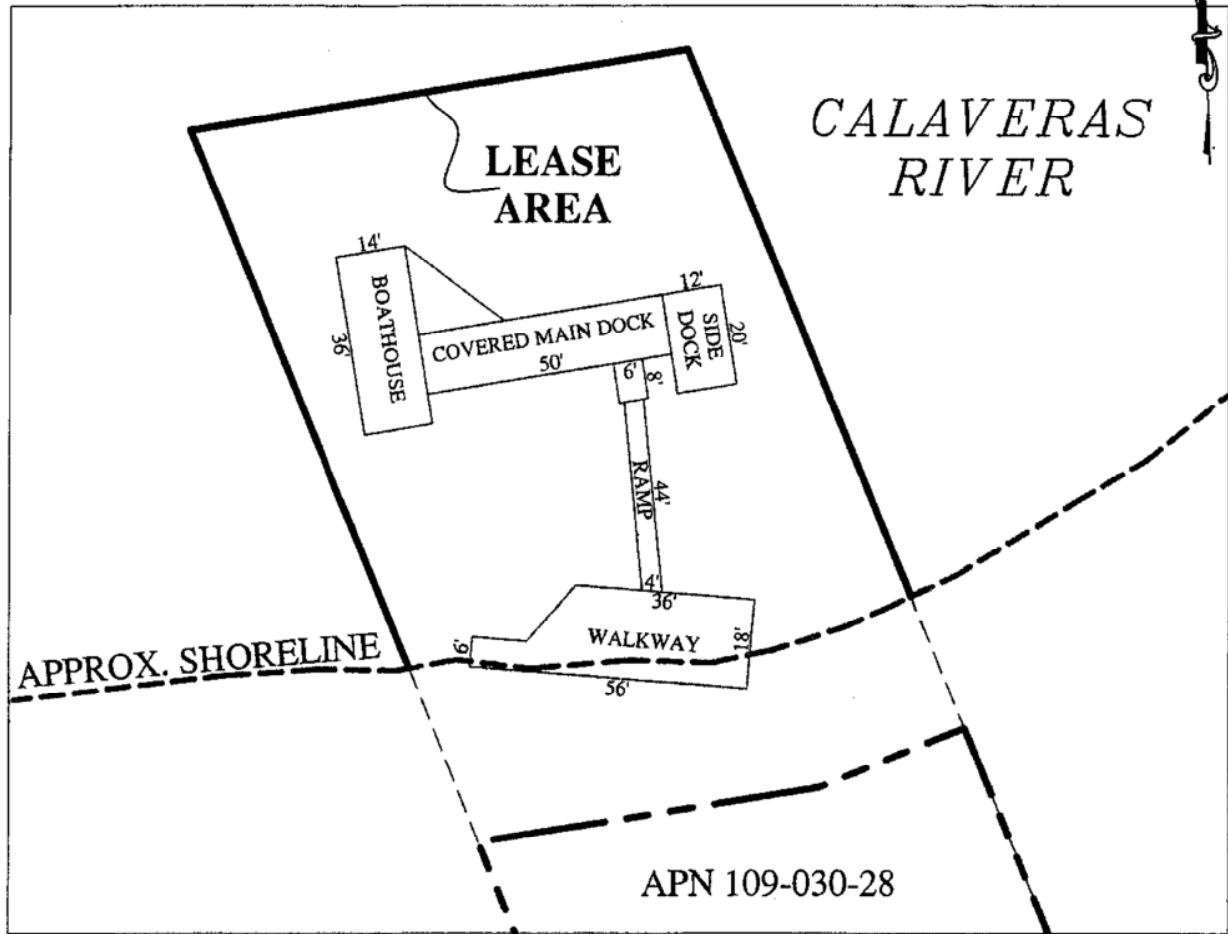

NO SCALE

### SITE

4423 Yacht Harbor Drive - Calaveras River, Stockton

NO SCALE

### LOCATION

MAP SOURCE: USGS QUAD

### Exhibit A

PRC 3686.9  
 FARROW  
 APN 109-030-28  
 RECREATIONAL PIER LEASE  
 SAN JOAQUIN COUNTY

This Exhibit is solely for purposes of generally defining the lease premises, is based on unverified information provided by the Lessee or other parties and is not intended to be, nor shall it be construed as, a waiver or limitation of any State interest in the subject or any other property.