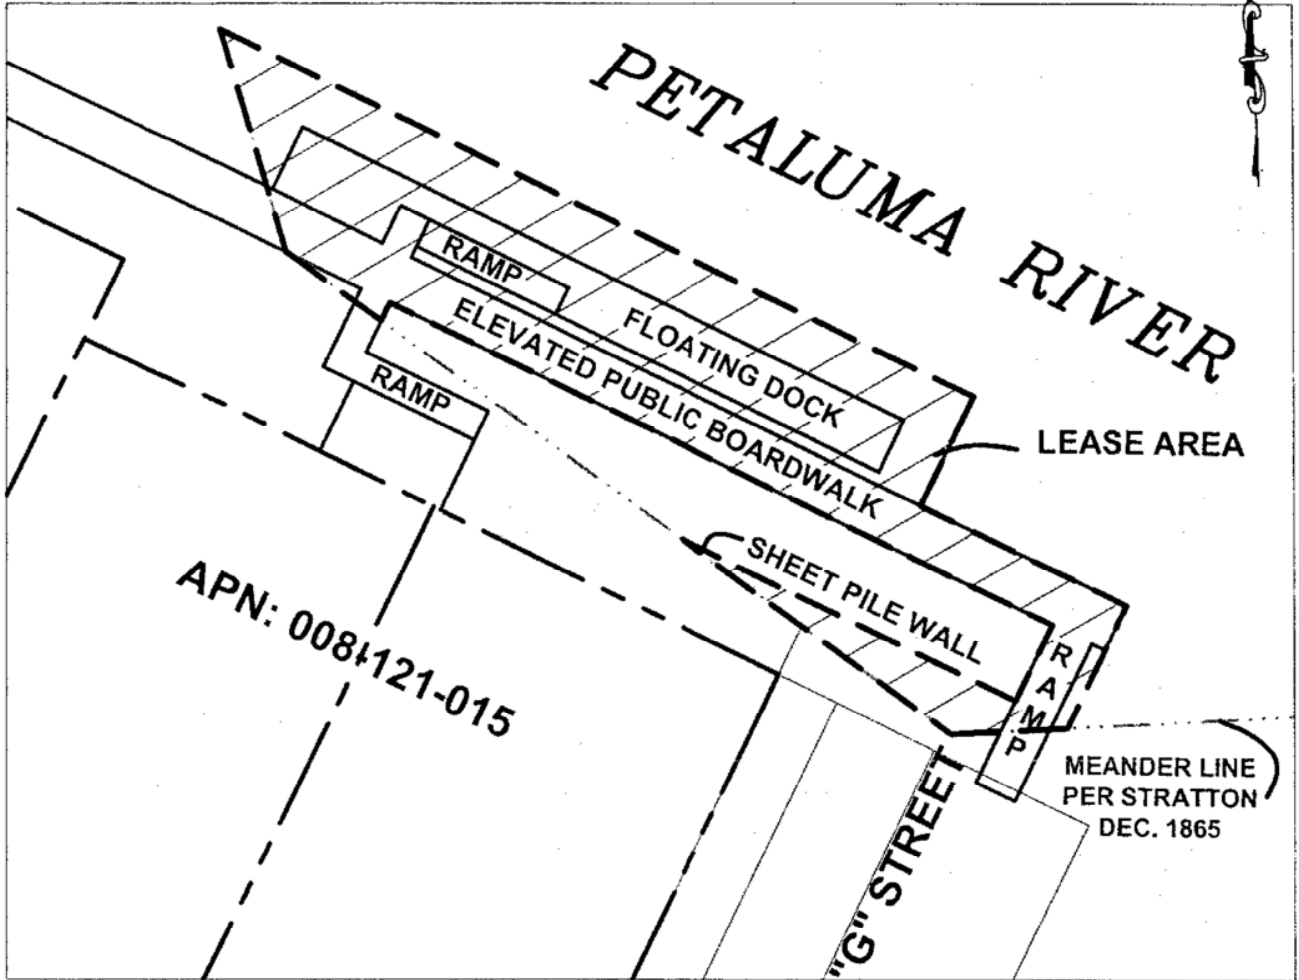

NO SCALE

**SITE**

RIVER LOFTS AT PETALUMA, 419 FIRST STREET

NO SCALE

**LOCATION**

MAP SOURCE: USGS QUAD

**Exhibit A**

PRC 8724.1  
 APN:008-121-014 & 015  
 GENERAL LEASE  
 RECREATIONAL USE  
 PETALUMA RIVER  
 SONOMA COUNTY

This Exhibit is solely for purposes of generally defining the lease premises, is based on unverified information provided by the Lessee or other parties and is not intended to be, nor shall it be construed as, a waiver or limitation of any State interest in the subject or any other property.