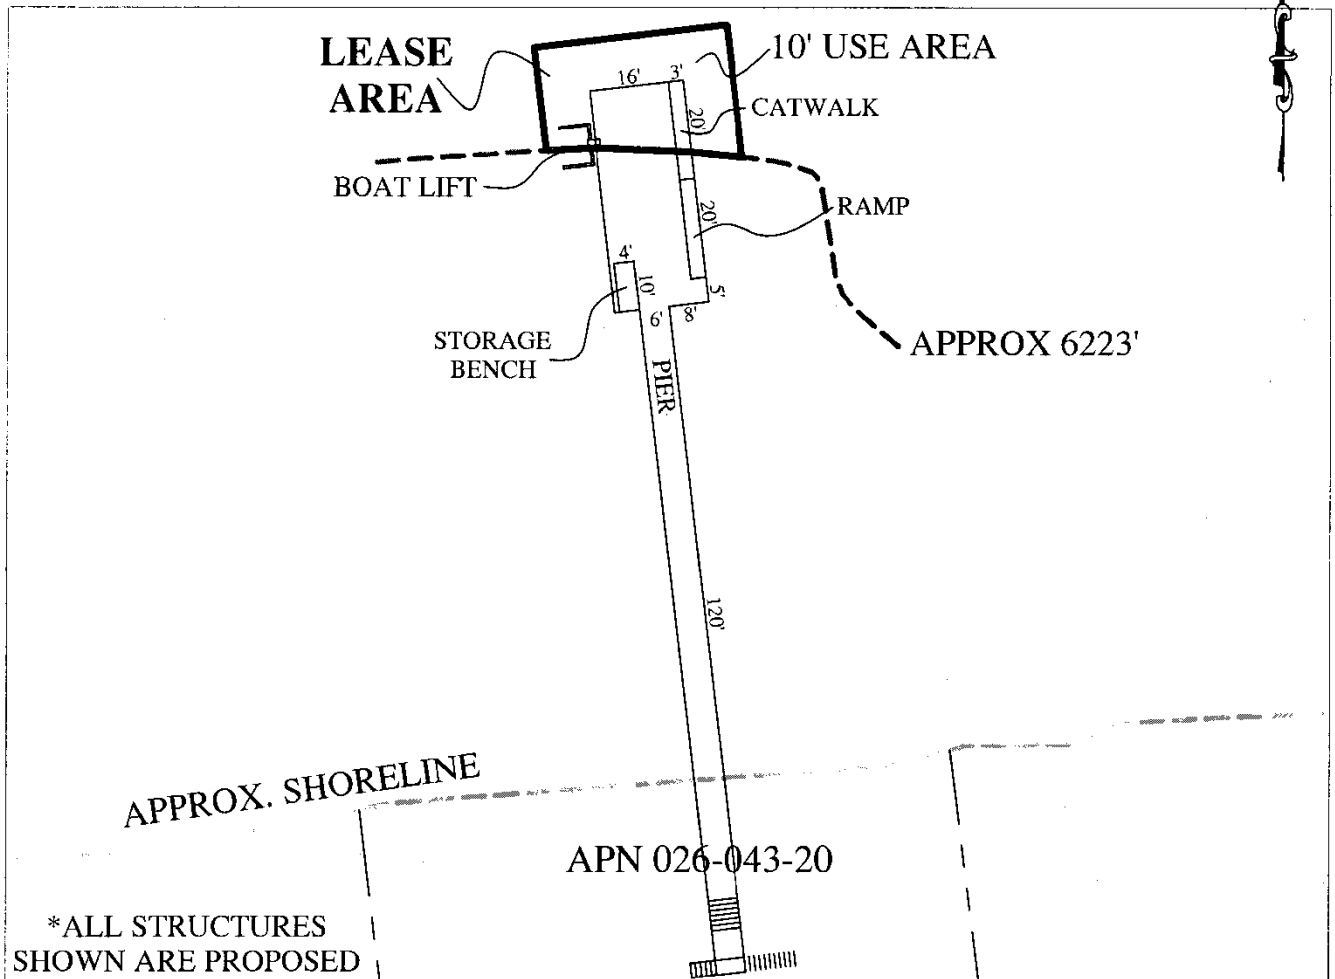

NO SCALE

SITE

*ALL STRUCTURES SHOWN ARE PROPOSED

969 Lakeview Avenue, South Lake Tahoe

NO SCALE

LOCATION

MAP SOURCE: USGS QUAD

This Exhibit is solely for purposes of generally defining the lease premises, is based on unverified information provided by the Lessee or other parties and is not intended to be, nor shall it be construed as, a waiver or limitation of any State interest in the subject or any other property.

Exhibit A

W20857
 TAHOE LAKEVIEW LLC
 APN 026-043-20
 GENERAL LEASE -
 RECREATIONAL USE
 EL DORADO COUNTY

MJF 01/11/11