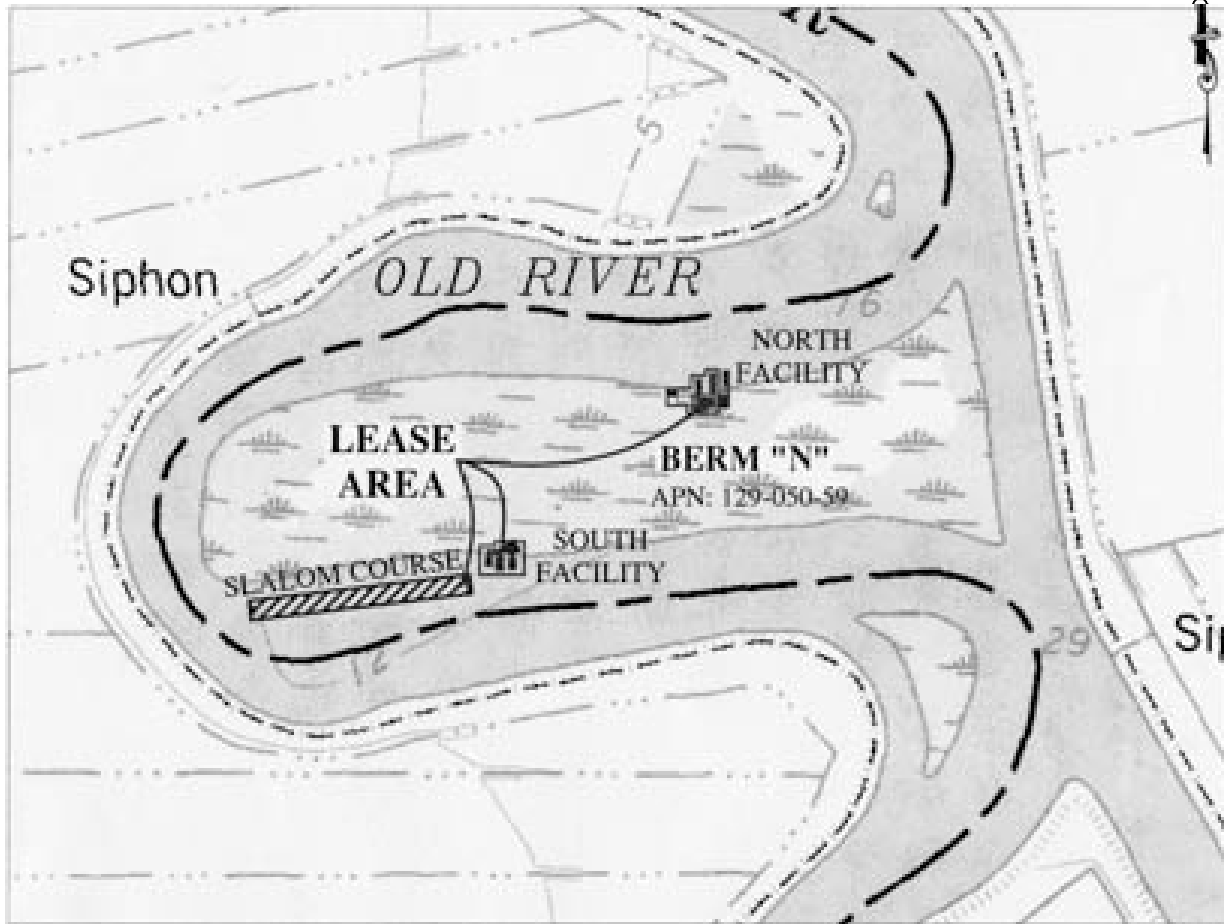

NO SCALE

SITE

OLD RIVER BETWEEN BACON ISLAND AND PALM TRACT

NO SCALE

LOCATION

MAP SOURCE: USGS QUAD

Exhibit A

PRC 6184
 APN: 129-050-59
 DIABLO WATER SKI CLUB
 GENERAL LEASE
 RECREATIONAL USE
 SAN JOAQUIN COUNTY

MJF 1/11/11

This Exhibit is solely for purposes of generally defining the lease premises, is based on unverified information provided by the Lessee or other parties and is not intended to be, nor shall it be construed as, a waiver or limitation of any State interest in the subject or any other property.