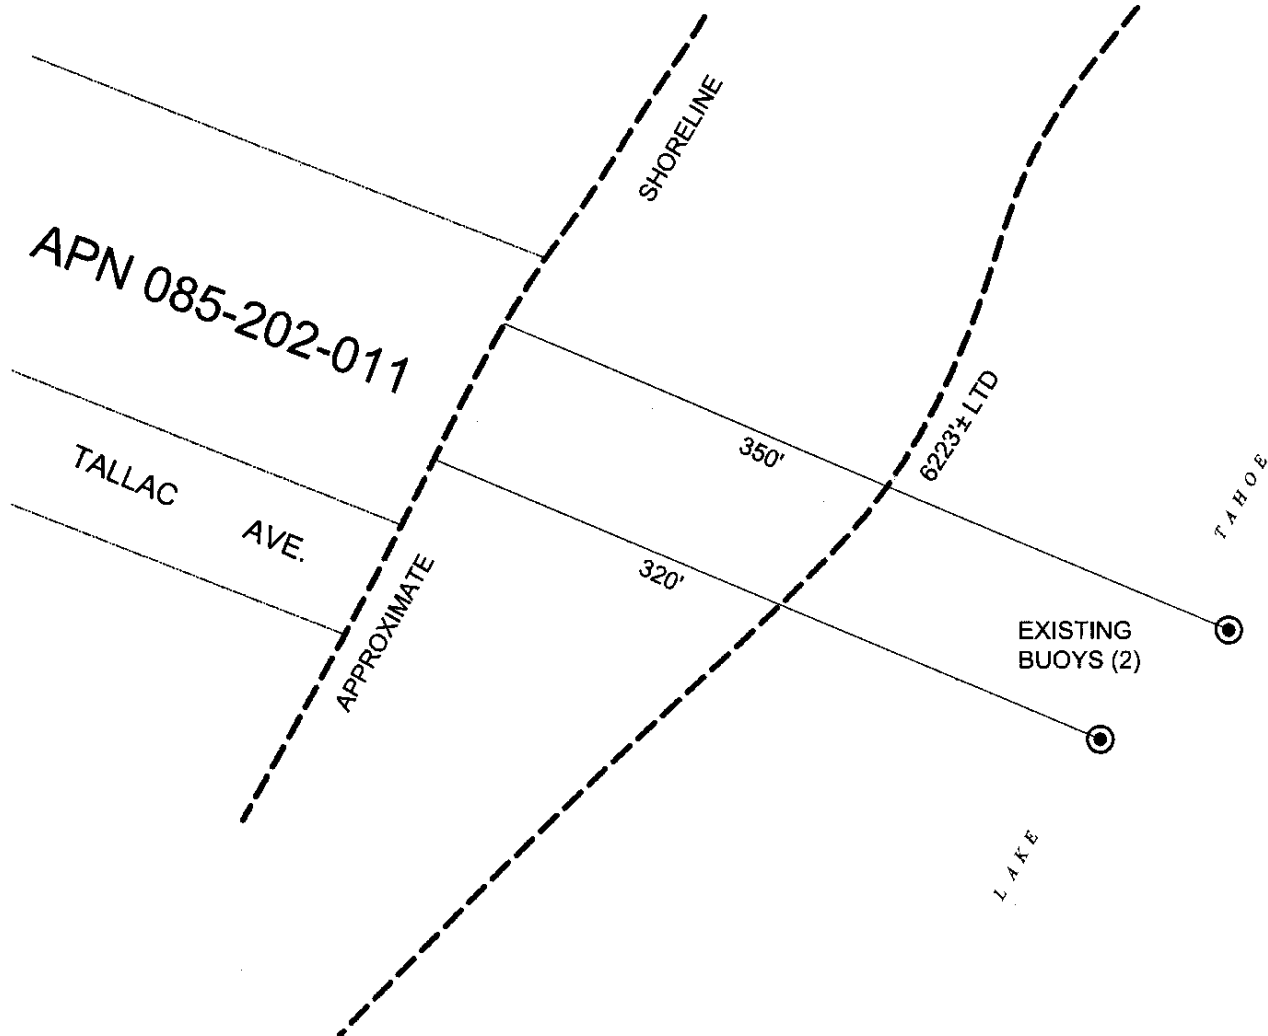

NO SCALE

SITE

3795 BELLEVIEW AVE., NEAR HOMEWOOD

NO SCALE

LOCATION

MAP SOURCE: USGS QUAD

This Exhibit is solely for purposes of generally defining the lease premises, is based on unverified information provided by the Lessee or other parties and is not intended to be, nor shall it be construed as, a waiver or limitation of any State interest in the subject or any other property.

Exhibit A

PRC 6925.9
STANNARD
APN 085-202-011
RECREATIONAL PIER LEASE
PLACER COUNTY

MJJ 11/10