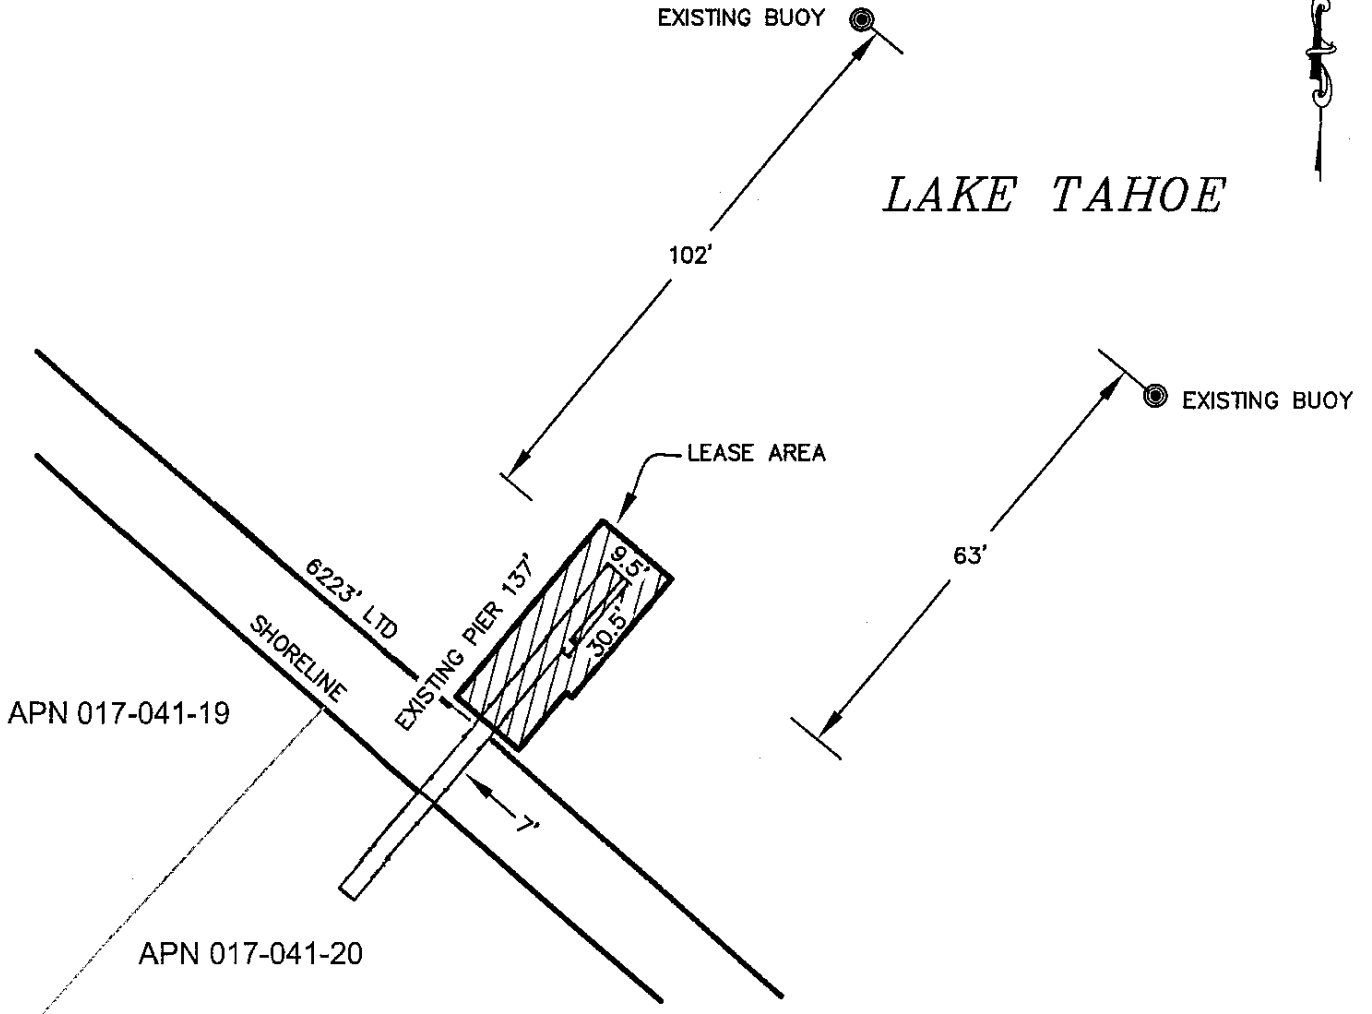

NO SCALE

SITE

301 PARADISE FLAT LANE - NEAR RUBICON BAY

NO SCALE

LOCATION

MAP SOURCE: USGS QUAD

This Exhibit is solely for purposes of generally defining the lease premises, is based on unverified information provided by the Lessee or other parties and is not intended to be, nor shall it be construed as, a waiver or limitation of any State interest in the subject or any other property.

Exhibit A

PRC 4120.1
 PARADISE FLAT II
 APN 017-041-19 & 017-041-20
 GENERAL LEASE -
 RECREATIONAL USE
 EL DORADO COUNTY

DJF 11/09