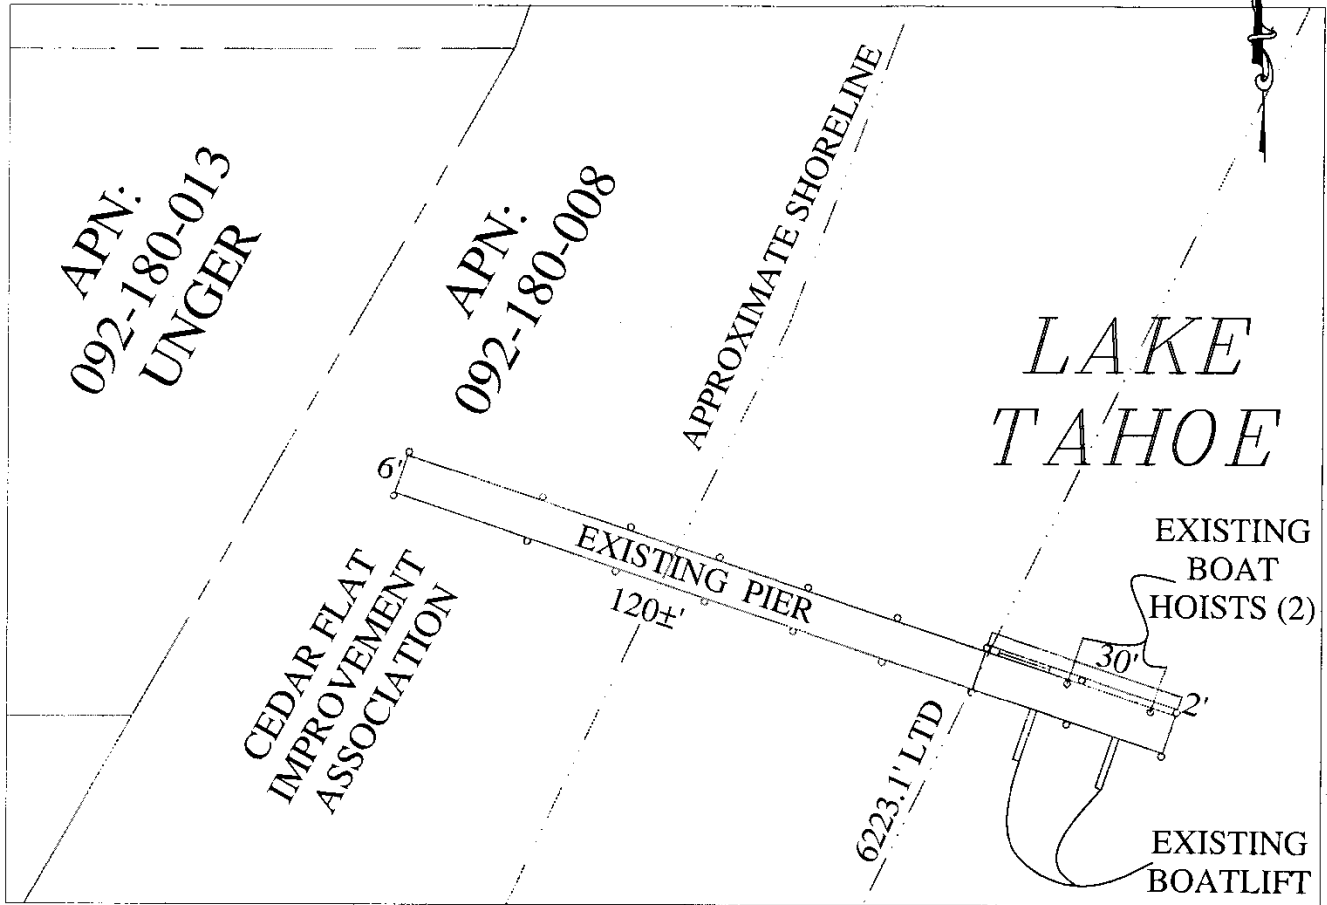

NO SCALE

SITE

4320 North Lake Blvd., near Carnelian Bay

NO SCALE

LOCATION

MAP SOURCE: USGS QUAD

This Exhibit is solely for purposes of generally defining the lease premises, is based on unverified information provided by the Lessee or other parties and is not intended to be, nor shall it be construed as, a waiver or limitation of any State interest in the subject or any other property.

Exhibit A

PRC 4896.1
 UNGER
 APN:092-180-013
 GENERAL LEASE
 RECREATIONAL USE
 PLACER COUNTY

MJF 8/31/09