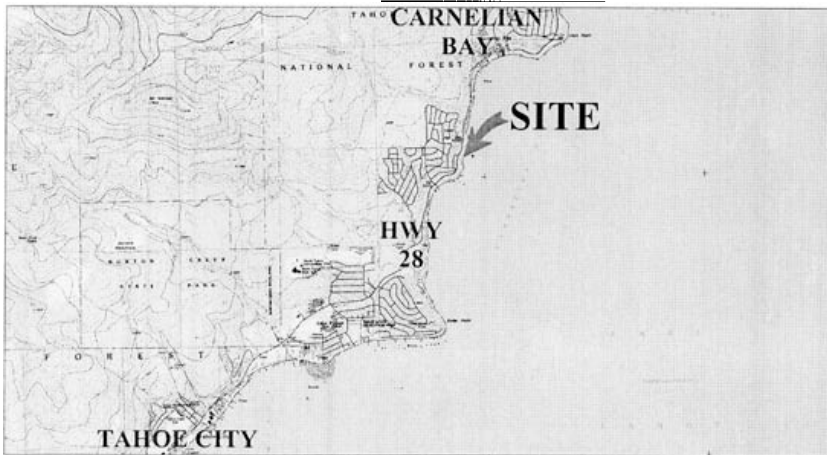

NO SCALE

SITE

4320 North Lake Blvd., near Carnelian Bay

NO SCALE

LOCATION

MAP SOURCE: USGS QUAD

This Exhibit is solely for purposes of generally defining the lease premises, is based on unverified information provided by the Lessee or other parties and is not intended to be, nor shall it be construed as, a waiver or limitation of any State interest in the subject or any other property.