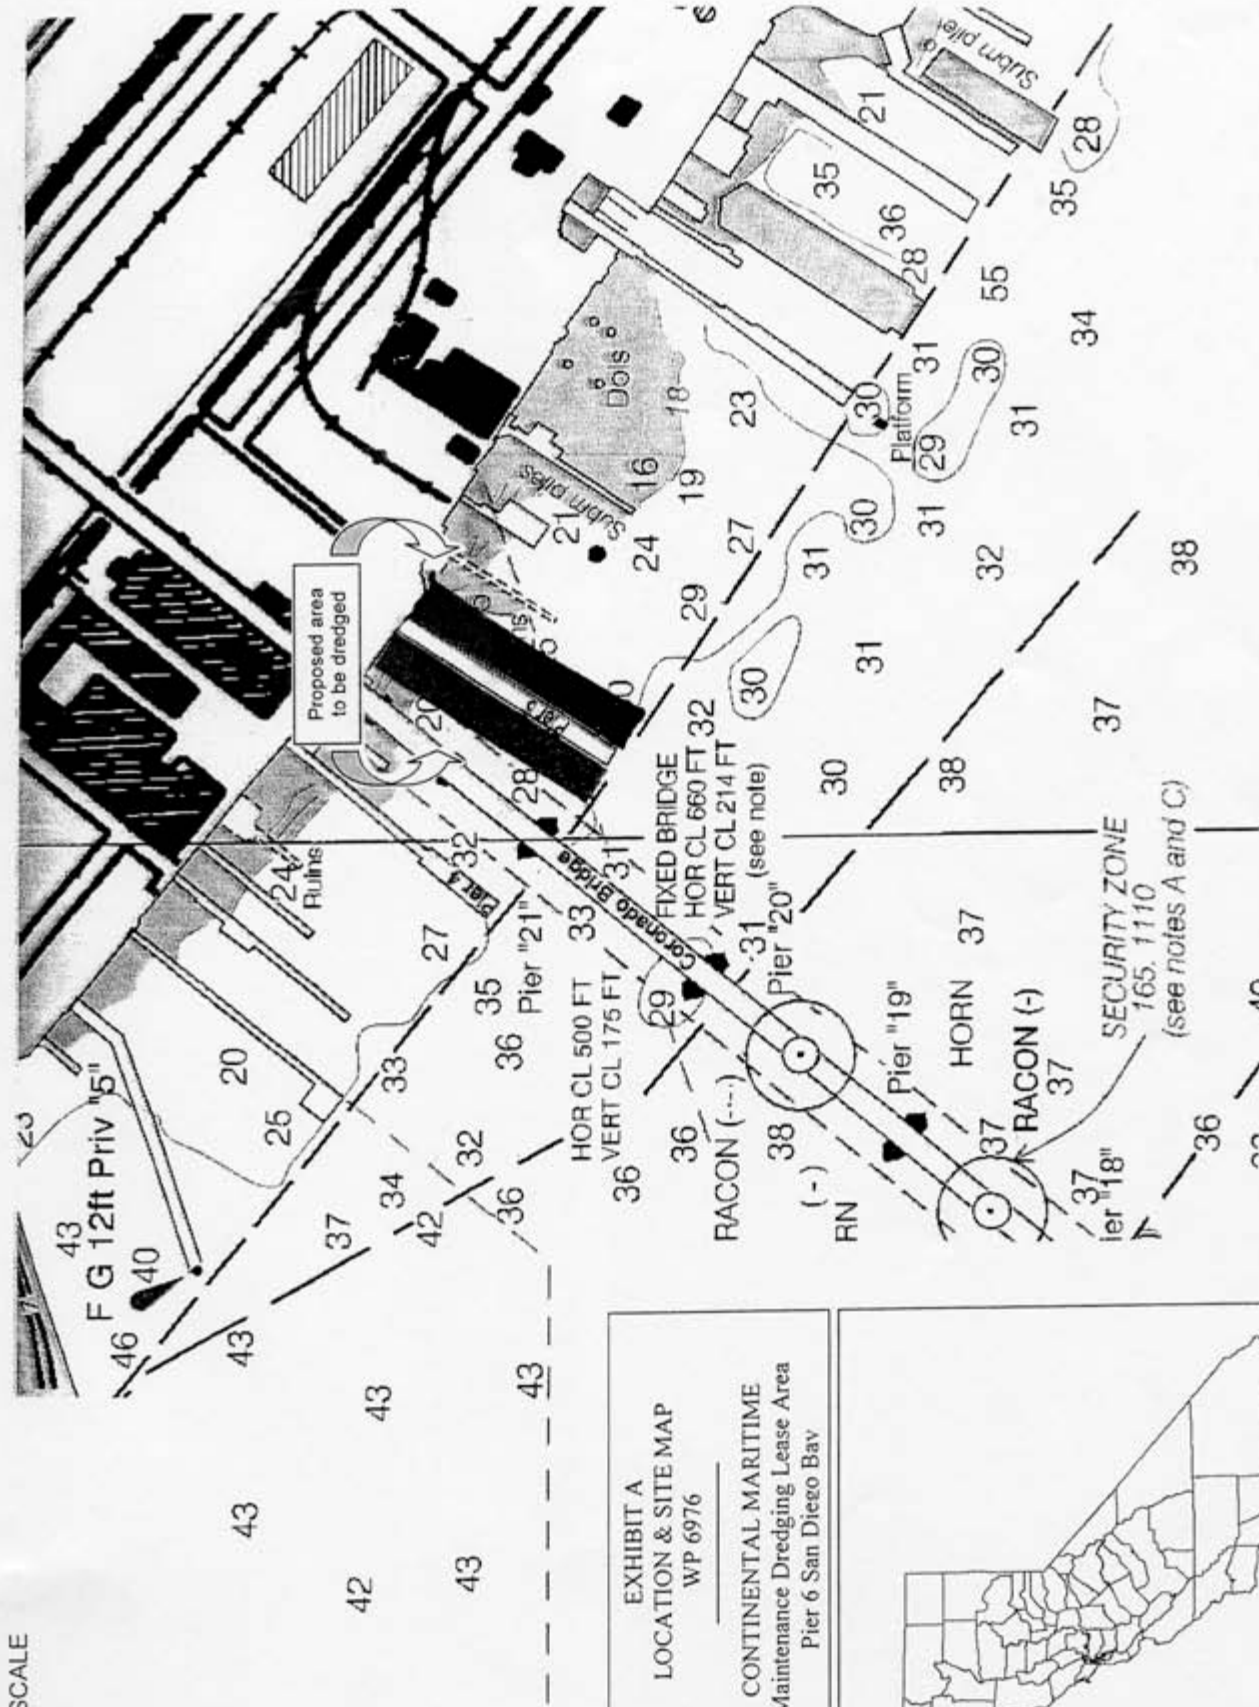

NO SCALE

EXHIBIT A
 LOCATION & SITE MAP
 WP 6976

CONTINENTAL MARITIME
 Maintenance Dredging Lease Area
 Pier 6 San Diego Bay

This exhibit is solely for purposes of generally defining the lease premises, is based on unverified information provided by lessee or other parties, and is not intended to be, nor shall it be construed to be, a waiver or limitation of any state interest in the subject or any other property.