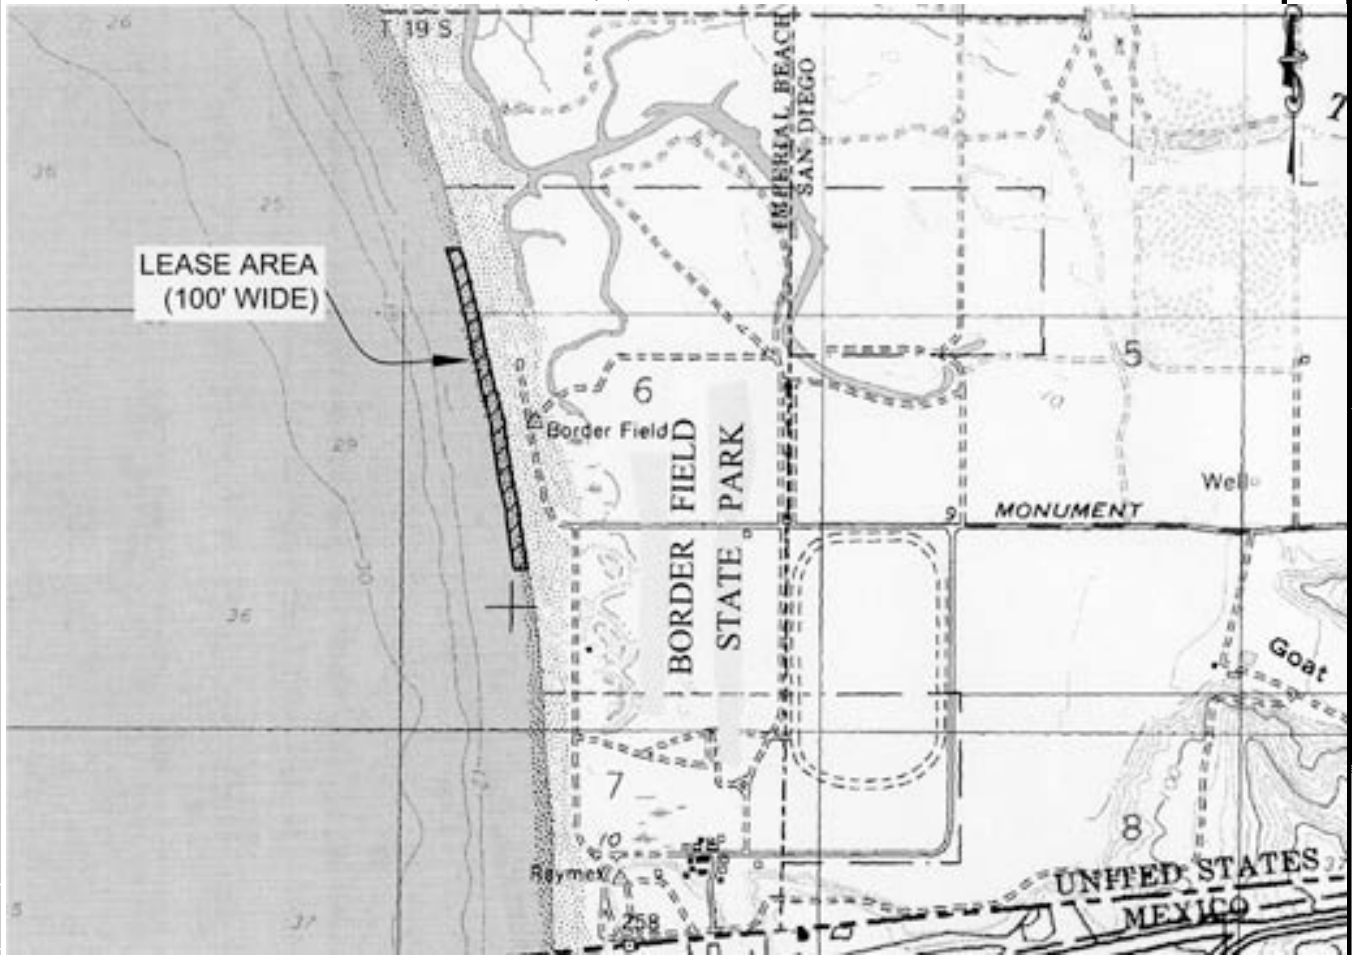

NO SCALE

SITE

TIJUANA ESTUARY SEDIMENT FATE AND TRANSPORT STUDY, BORDER FIELD STATE PARK

NO SCALE

LOCATION

Exhibit A

WP 8791.9
 DEPT. PARKS &
 RECREATION
 PUBLIC AGENCY
 LEASE
 SAN DIEGO COUNTY

This Exhibit is solely for purposes of generally defining the lease premises, is based on unverified information provided by the Lessee or other parties and is not intended to be, nor shall it be construed as, a waiver or limitation of any State interest in the subject or any other property.