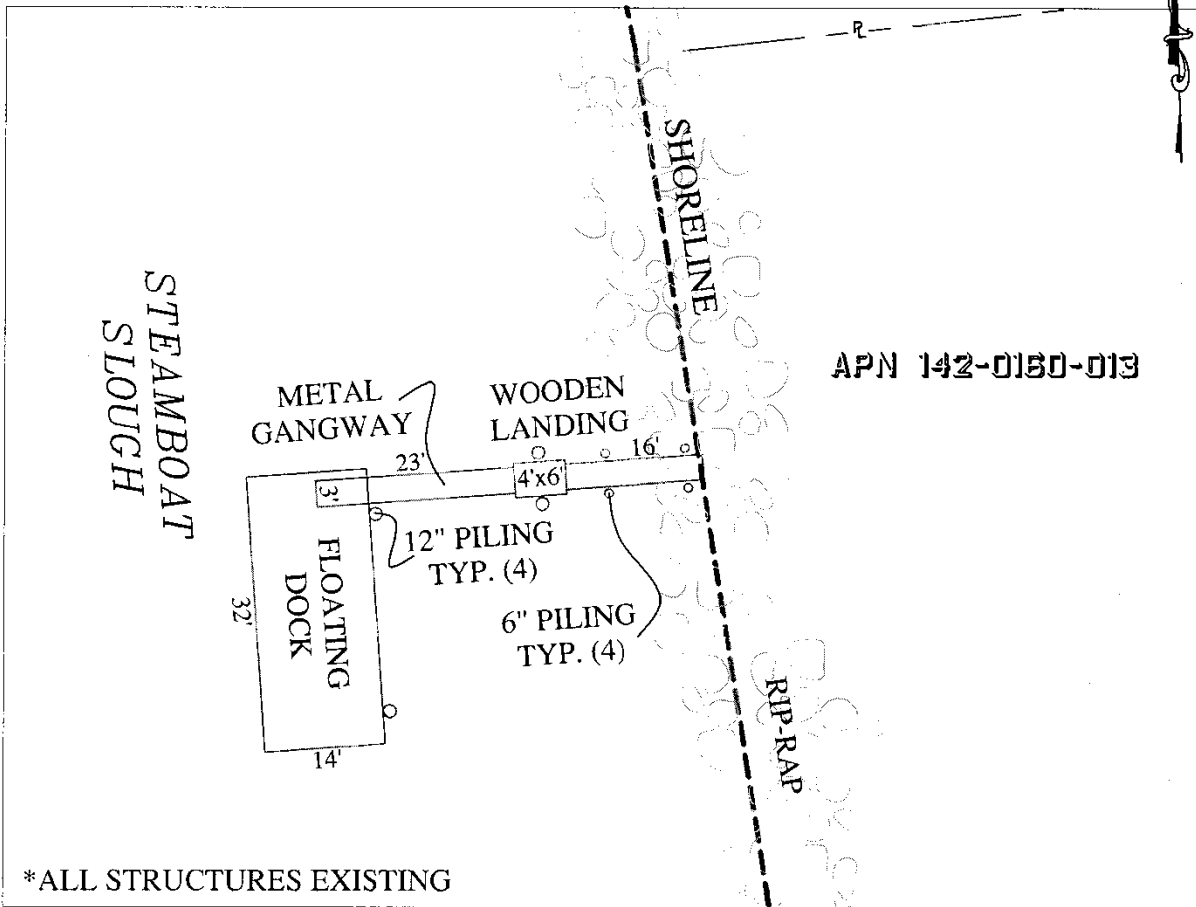

NO SCALE

SITE

13990 Grand Island Road, Steamboat Slough

NO SCALE

LOCATION

MAP SOURCE: USGS QUAD

Exhibit A

WP 5696.9
 JOHNSON
 APN 142-0160-013
 GENERAL LEASE
 RECREATIONAL &
 PROTECTIVE STRUCTURE USE
 SACRAMENTO COUNTY

MIR 7/2/09

This Exhibit is solely for purposes of generally defining the lease premises, is based on unverified information provided by the Lessee or other parties and is not intended to be, nor shall it be construed as, a waiver or limitation of any State interest in the subject or any other property.