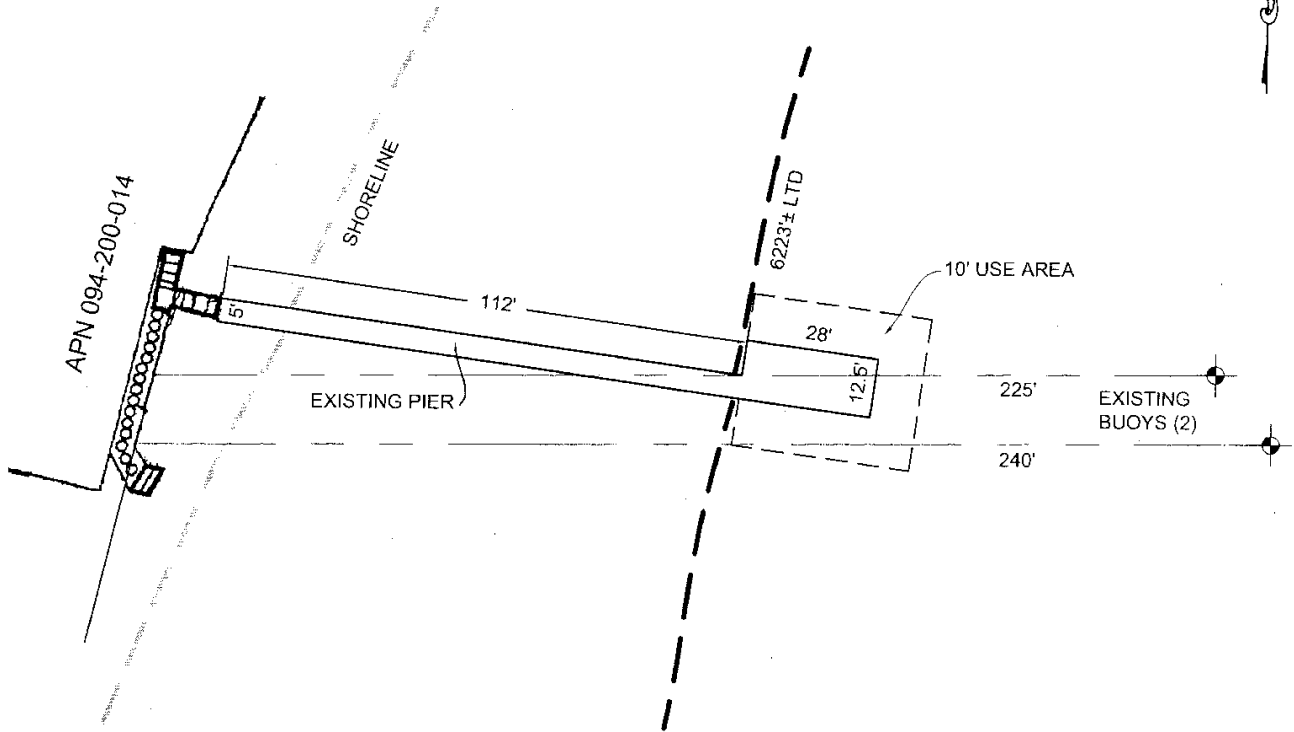

NO SCALE

SITE

710 WEST LAKE BLVD. , NORTH LAKE TAHOE

NO SCALE

LOCATION

MAP SOURCE: USGS QUAD

This Exhibit is solely for purposes of generally defining the lease premises, is based on unverified information provided by the Lessee or other parties and is not intended to be, nor shall it be construed as, a waiver or limitation of any State interest in the subject or any other property.

Exhibit A

PRC 4893.1
 BELLE HAVEN REALTY CO.
 APN 094-200-014
 GENERAL LEASE
 RECREATIONAL USE
 PLACER COUNTY