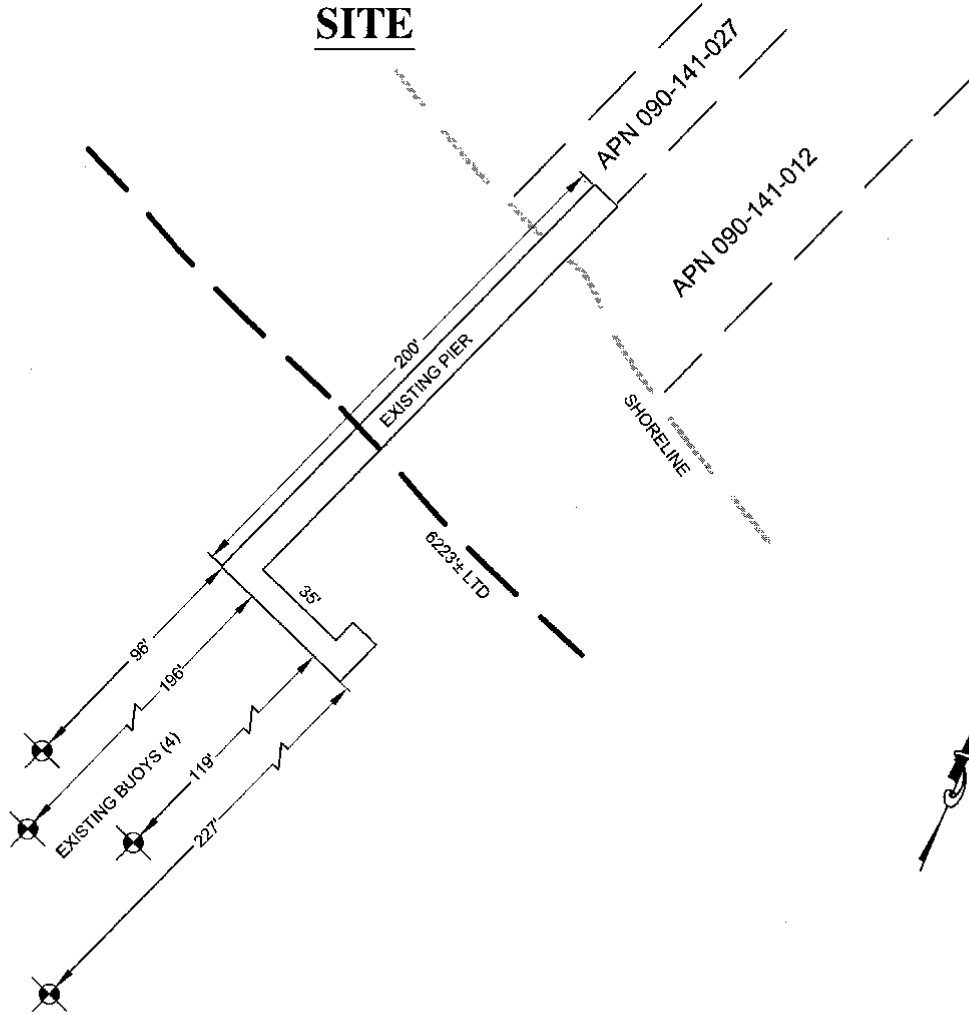

NO SCALE

SITE

L
A
K
E

T
A
H
O
E

8714 & 8716 BROCKWAY VISTA AVENUE, NEAR KINGS BEACH

NO SCALE

LOCATION

MAP SOURCE: USGS QUAD

This Exhibit is solely for purposes of generally defining the lease premises, is based on unverified information provided by the Lessee or other parties and is not intended to be, nor shall it be construed as, a waiver or limitation of any State interest in the subject or any other property.

Exhibit A

PRC 7050.9
LEE & MAHNKEN
APN 090-141-012 & 027
RECREATIONAL PIER LEASE
PLACER COUNTY

M11 09/09