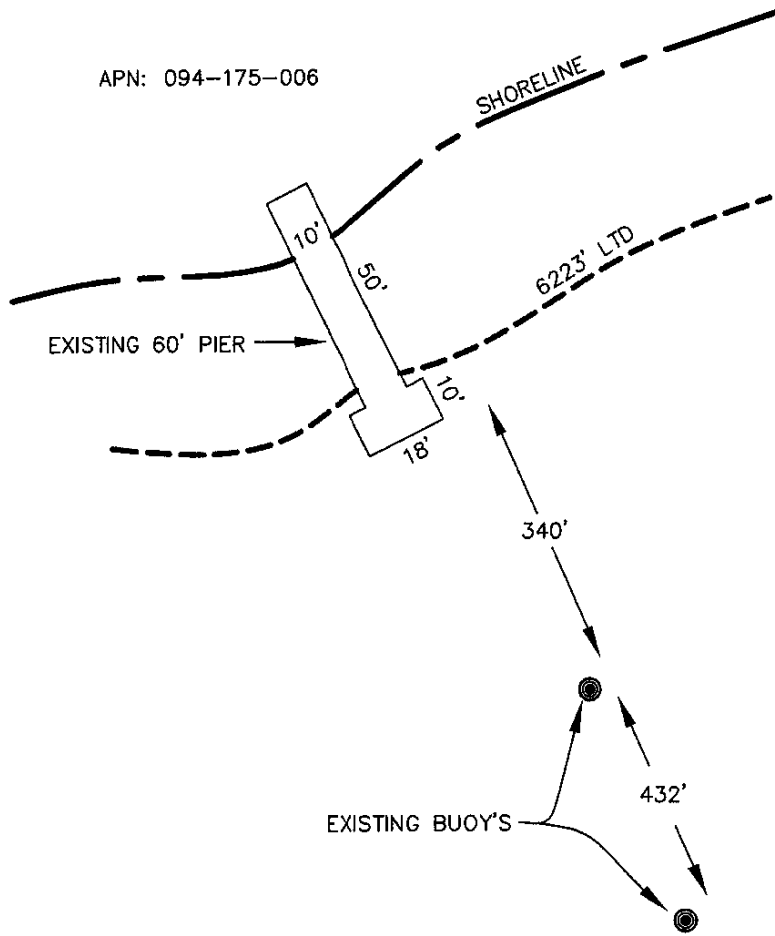

NO SCALE

SITE

APN: 094-175-006

Lake Tahoe

2880 LAKE TERRACE AVENUE, NEAR TAHOE CITY

NO SCALE

LOCATION

MAP SOURCE: USGS QUAD

This Exhibit is solely for purposes of generally defining the lease premises, is based on unverified information provided by the Lessee or other parties and is not intended to be, nor shall it be construed as, a waiver or limitation of any State interest in the subject or any other property.

Exhibit A

PRC 4124.9
 BRAY
 APN 094-175-006
 RECREATIONAL PIER
 LEASE
 PLACER COUNTY

SITE

DJF 08/09