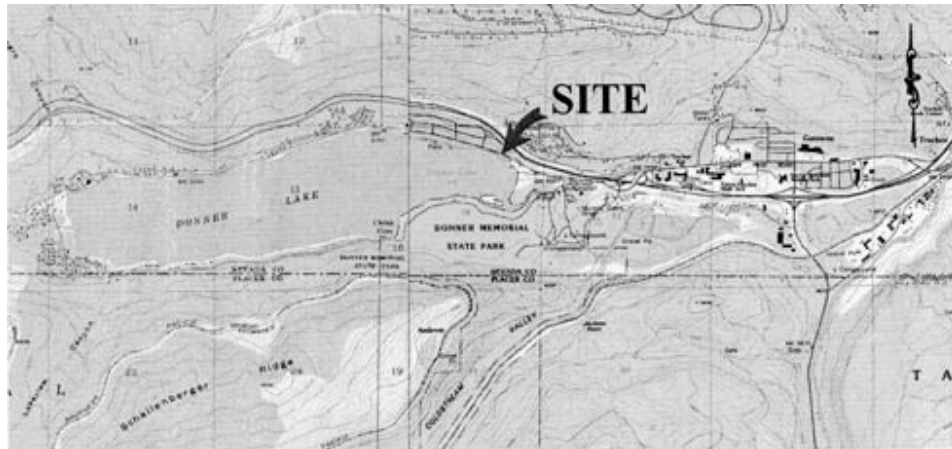

NO SCALE

SITE

13081 DONNER PASS ROAD, NEAR TRUCKEE

NO SCALE

LOCATION

MAP SOURCE: USGS QUAD

Exhibit A

WP 8670.154
 TARTER
 APN 18-400-04
 RECREATIONAL PIER LEASE
 NEVADA COUNTY