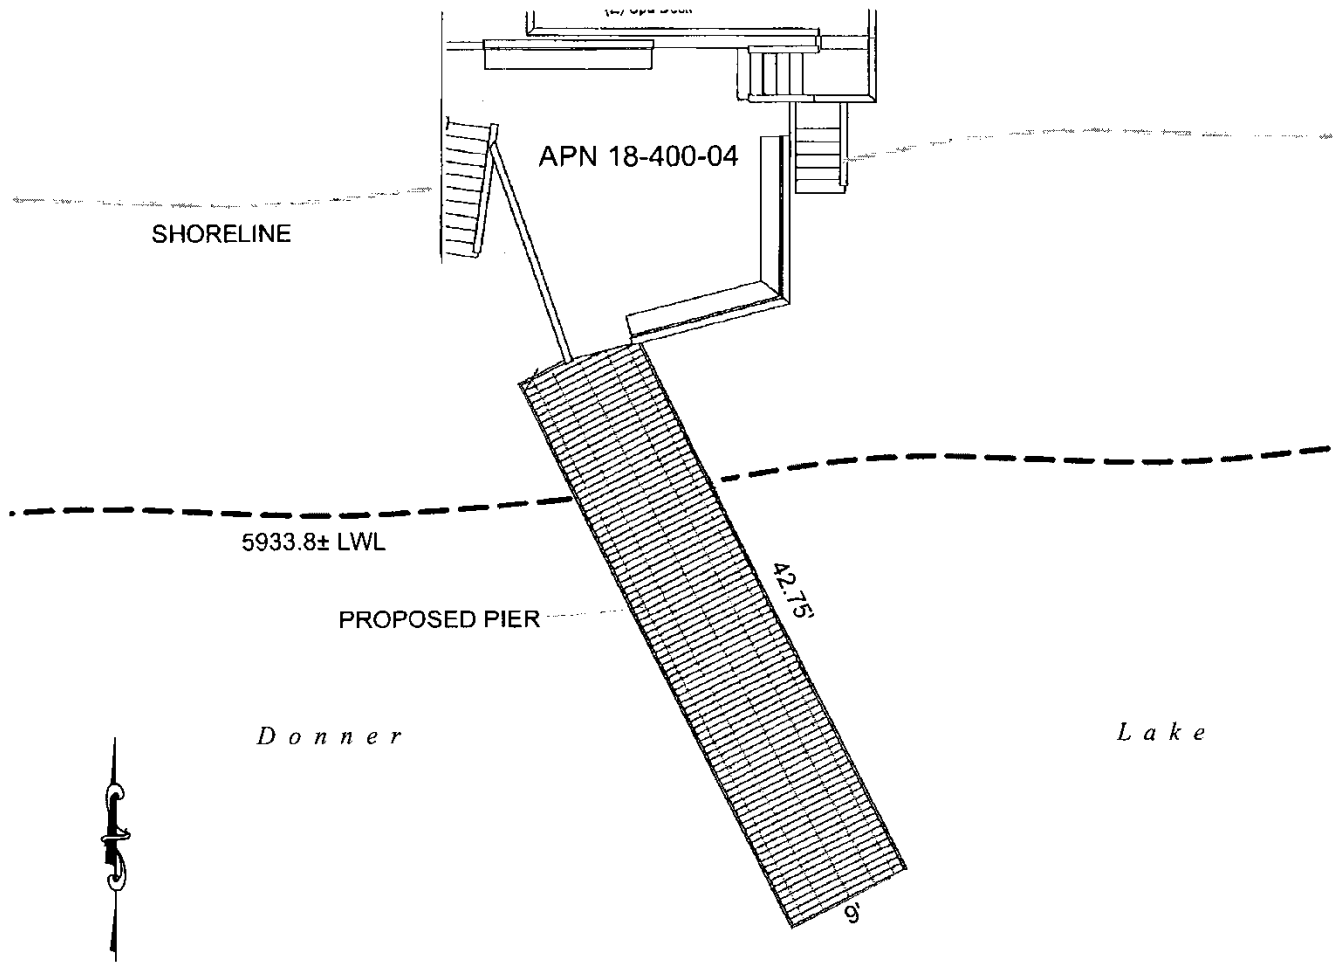

NO SCALE

SITE

13081 DONNER PASS ROAD, NEAR TRUCKEE

NO SCALE

LOCATION

MAP SOURCE: USGS QUAD

Exhibit A

WP 8670.154
 TARTER
 APN 18-400-04
 RECREATIONAL PIER LEASE
 NEVADA COUNTY

MJJ 09/09

This Exhibit is solely for purposes of generally defining the lease premises, is based on unverified information provided by the Lessee or other parties and is not intended to be, nor shall it be construed as, a waiver or limitation of any State interest in the subject or any other property.