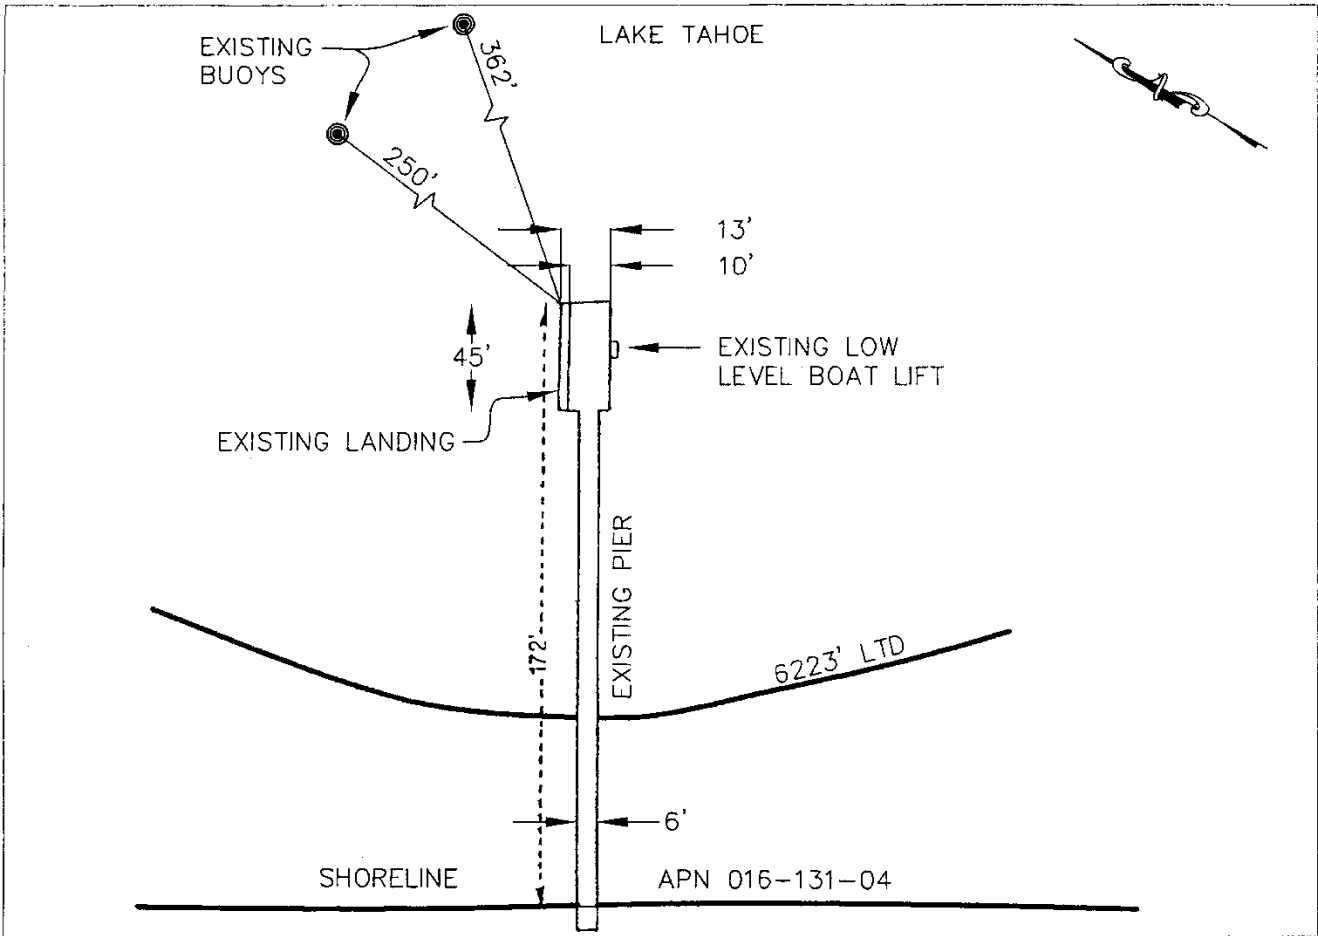

NO SCALE

### SITE

9115 State Highway 89, near Meeks Bay

NO SCALE

### LOCATION

MAP SOURCE: USGS QUAD

This Exhibit is solely for purposes of generally defining the lease premises, is based on unverified information provided by the Lessee or other parties and is not intended to be, nor shall it be construed as, a waiver or limitation of any State interest in the subject or any other property.

### Exhibit A

PRC 7279.1  
 LUCKY BLUFF LLC  
 APN 016-131-04  
 GENERAL LEASE  
 RECREATIONAL USE  
 EL DORADO COUNTY

DJF 03/09