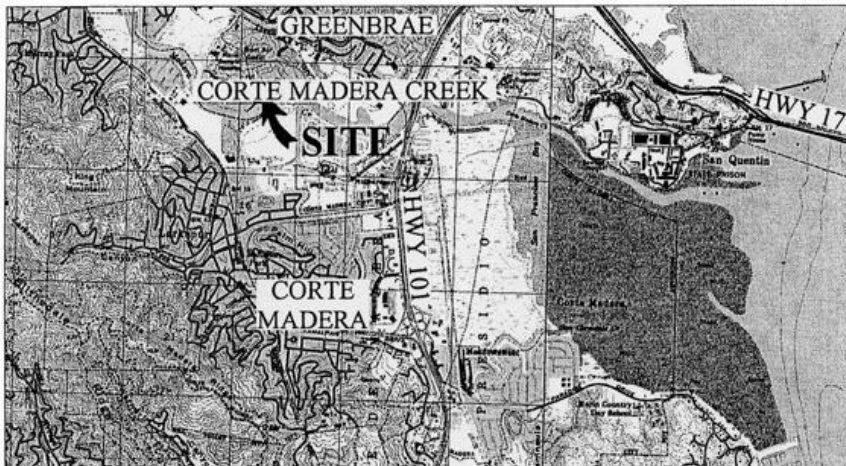

NO SCALE

SITE

805 South Eliseo Dr., Larkspur

NO SCALE

LOCATION

MAP SOURCE: USGS QUAD

Exhibit A

W 26326
 805 S. ELISEO DR. HOA
 APN 22-340-01,02,03,04,05
 GENERAL LEASE
 PROTECTIVE STRUCTURE USE
 MARIN COUNTY