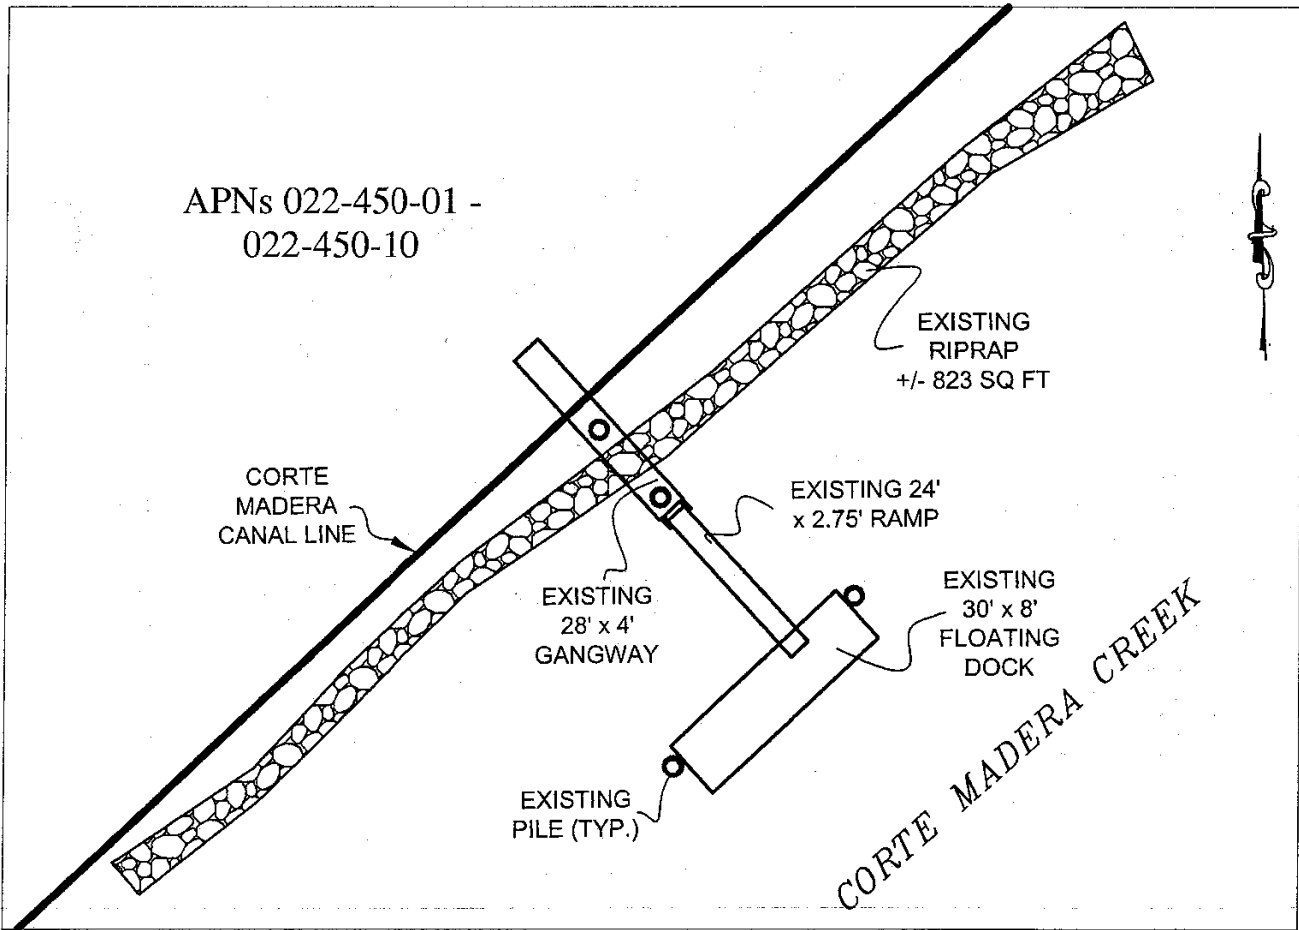

NO SCALE

SITE

755-775 SOUTH ELISEO DRIVE, GREENBRAE

NO SCALE

LOCATION

MAP SOURCE: USGS QUAD

Exhibit A

PRC 4523.9
 PINE CREEK HOA
 APN 022-450-01 - 10
 GENERAL LEASE -
 RECREATIONAL/PROTECTIVE
 STRUCTURE USE
 MARIN COUNTY

This Exhibit is solely for purposes of generally defining the lease premises, is based on unverified information provided by the Lessee or other parties and is not intended to be, nor shall it be construed as, a waiver or limitation of any State interest in the subject or any other property.