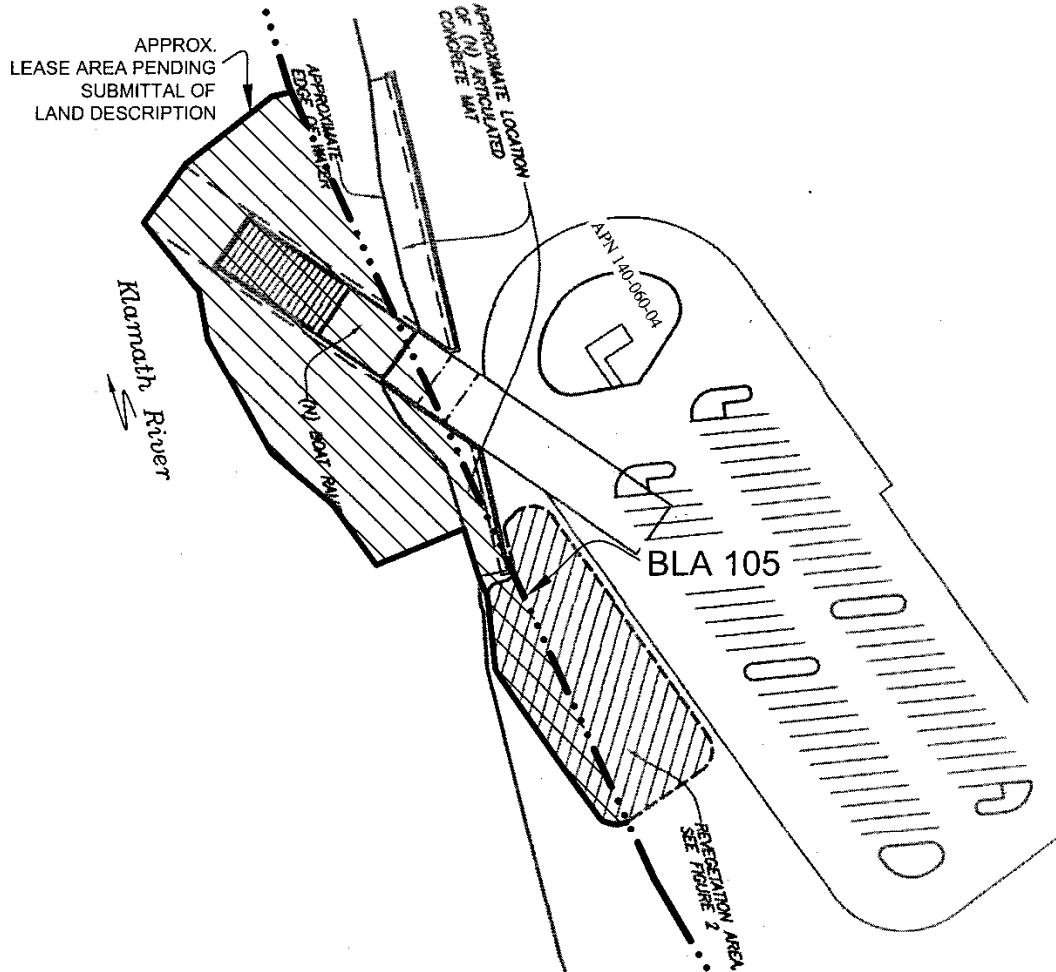

NO SCALE

SITE

OLD TOWNSITE BOAT RAMP NEAR KLAMATH

NO SCALE

LOCATION

MAP SOURCE: USGS QUAD

Exhibit A

PRC 7307.9
 DEL NORTE CO.
 APN 140-060-04
 GENERAL LEASE
 PUBLIC AGENCY USE
 DEL NORTE COUNTY

This Exhibit is solely for purposes of generally defining the lease premises, is based on unverified information provided by the Lessee or other parties and is not intended to be, nor shall it be construed as, a waiver or limitation of any State interest in the subject or any other property.