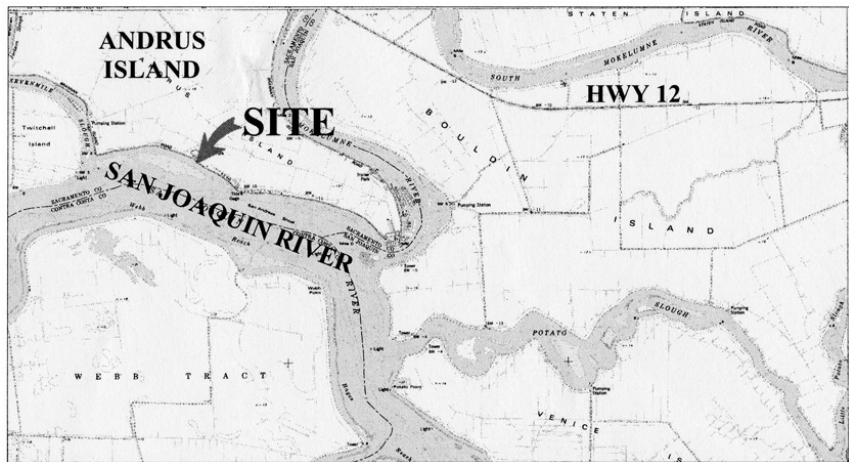

NO SCALE

SITE

822 W. Brannan Island Road

NO SCALE

LOCATION

Exhibit A

PRC 7699.9
 EASY C'S BOAT SALES & MARINA
 APN 156-0120-015,016,017,018,30
 GENERAL LEASE
 COMMERCIAL USE
 SACRAMENTO COUNTY

This Exhibit is solely for purposes of generally defining the lease premises, is based on unverified information provided by the Lessee or other parties and is not intended to be, nor shall it be construed as, a waiver or limitation of any State interest in the subject or any other property.