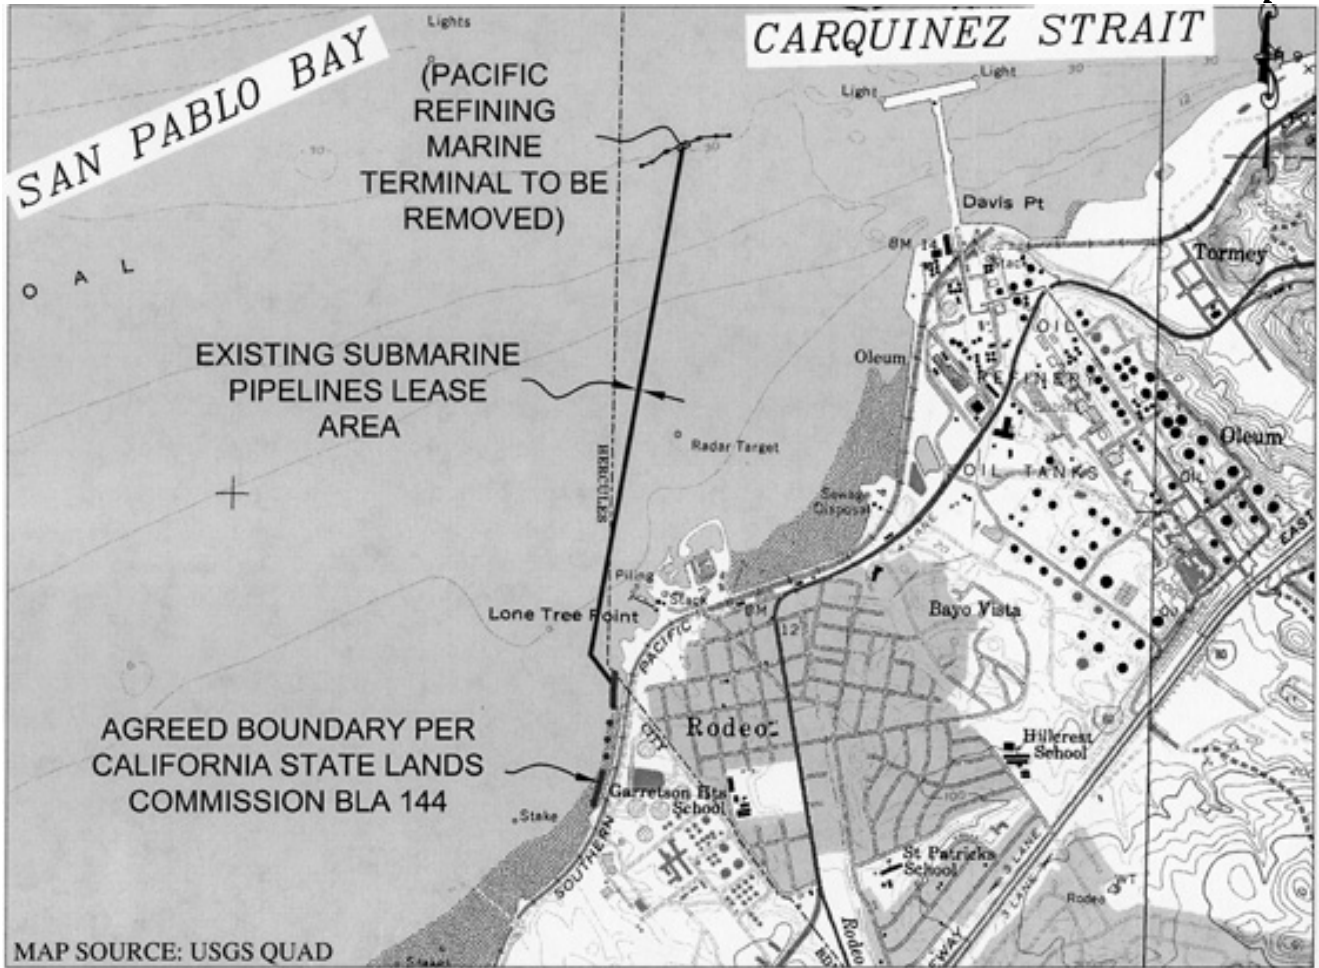

NO SCALE

SITE

MAP SOURCE: USGS QUAD

SAN PABLO BAY, CITIES OF HERCULES AND RODEO

NO SCALE

LOCATION

MAP SOURCE: USGS QUAD

Exhibit A

WP 3414.1
 COSCOL PETROLEUM CORPORATION
 CORPORATION
 GENERAL LEASE -
 INDUSTRIAL USE
 CONTRA COSTA COUNTY

This Exhibit is solely for purposes of generally defining the lease premises, is based on unverified information provided by the Lessee or other parties and is not intended to be, nor shall it be construed as, a waiver or limitation of any State interest in the subject or any other property.