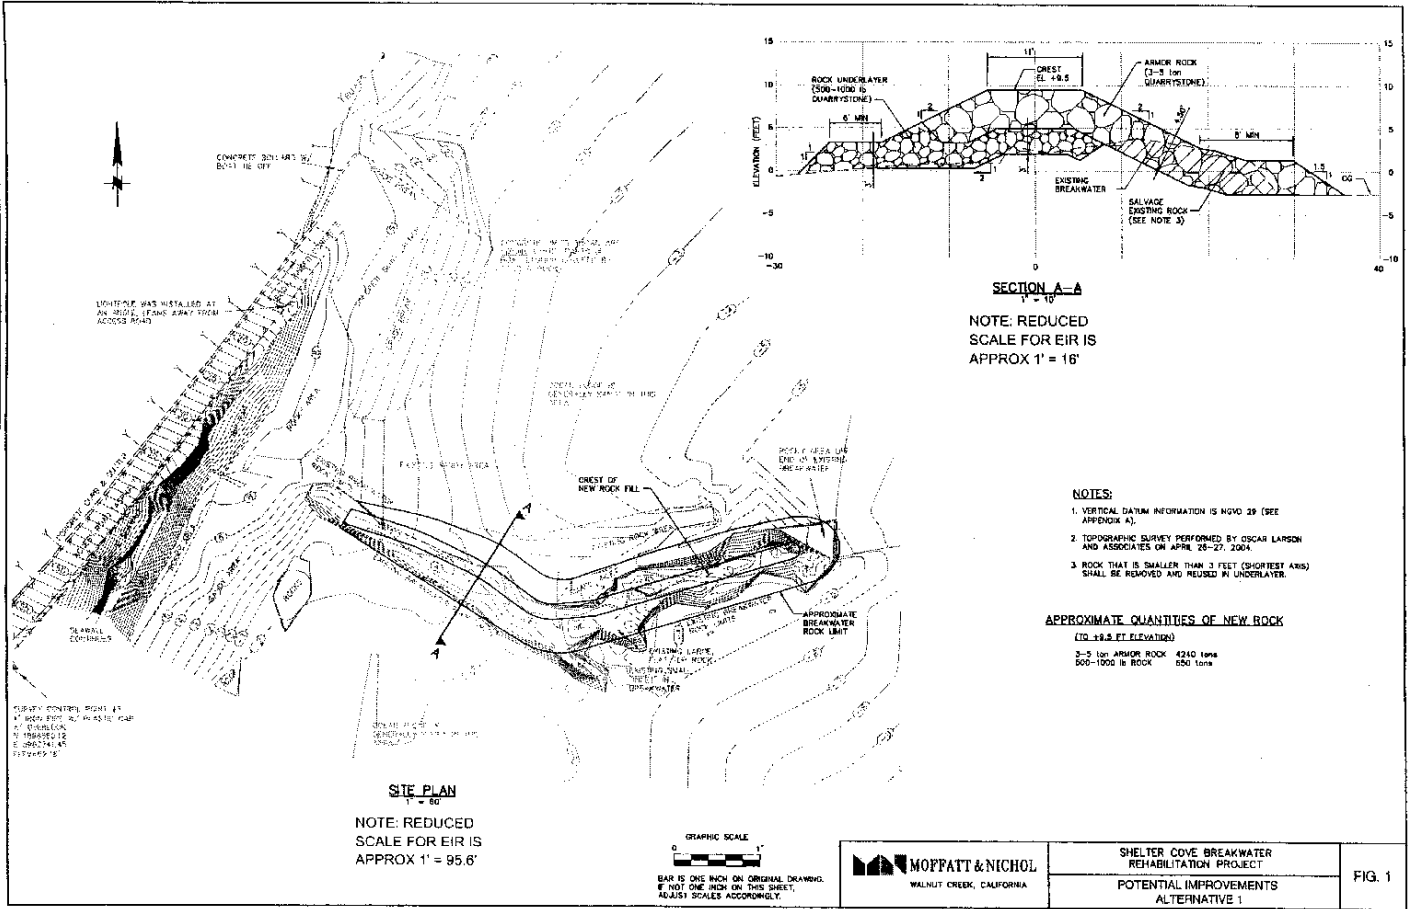

NO SCALE

BREAKWATER DETAIL

SHELTER COVE WEST OF GARBERVILLE

NO SCALE

LOCATION

MAP SOURCE: USGS QUAD

Exhibit B PRC 1956.9

HUMBOLDT BAY HARBOR
RECREATION AND
CONSERVATION DISTRICT
GENERAL LEASE
PUBLIC AGENCY USE
HUMBOLDT COUNTY

This Exhibit is solely for purposes of generally defining the lease premises, is based on unverified information provided by the Lessee or other parties and is not intended to be, nor shall it be construed as, a waiver or limitation of any State interest in the subject or any other property.