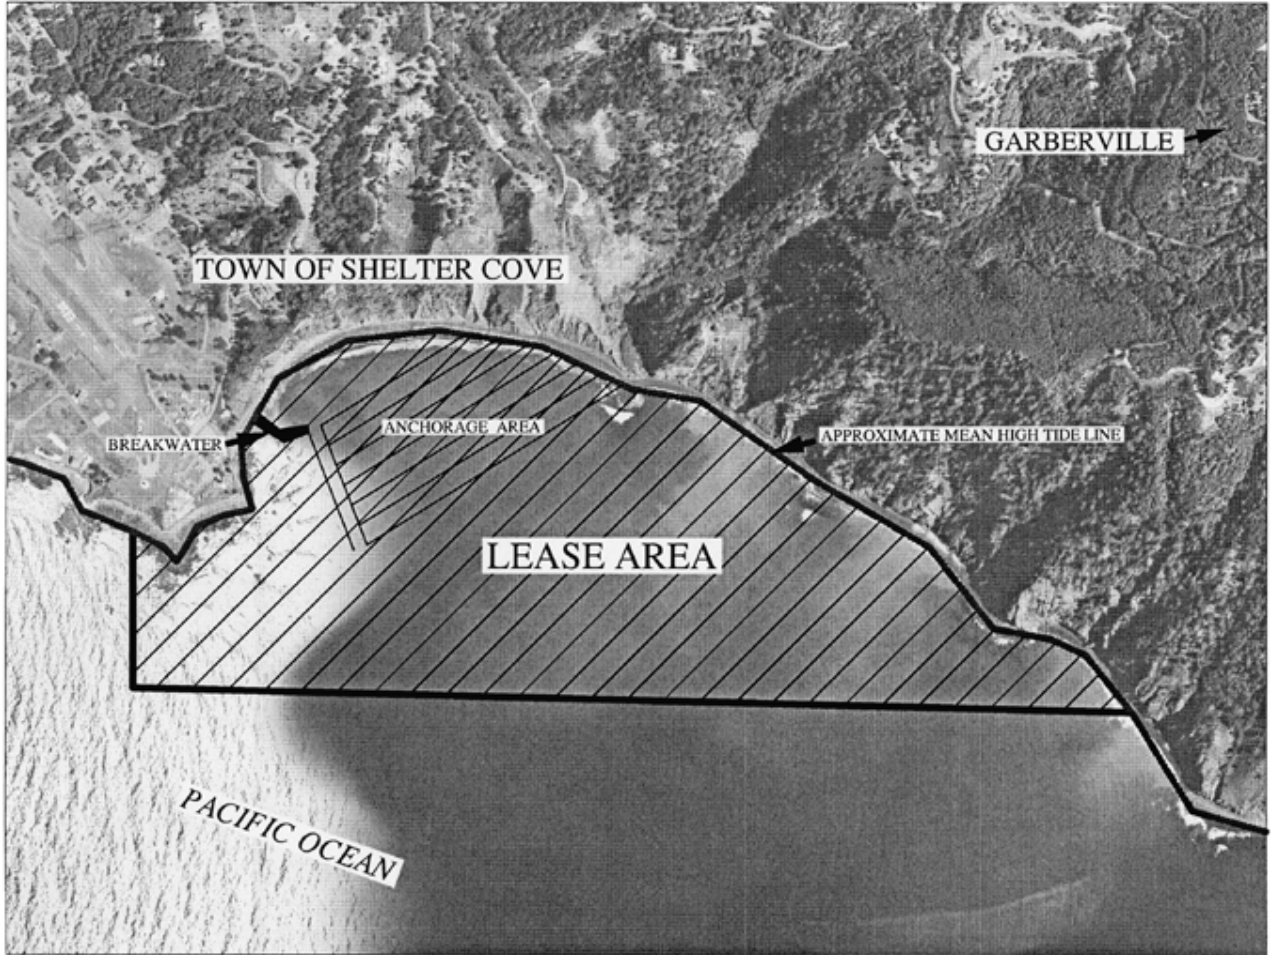

# SITE

SHELTER COVE WEST OF GARBERVILLE

NO SCALE

# LOCATION

MAP SOURCE: USGS QUAD