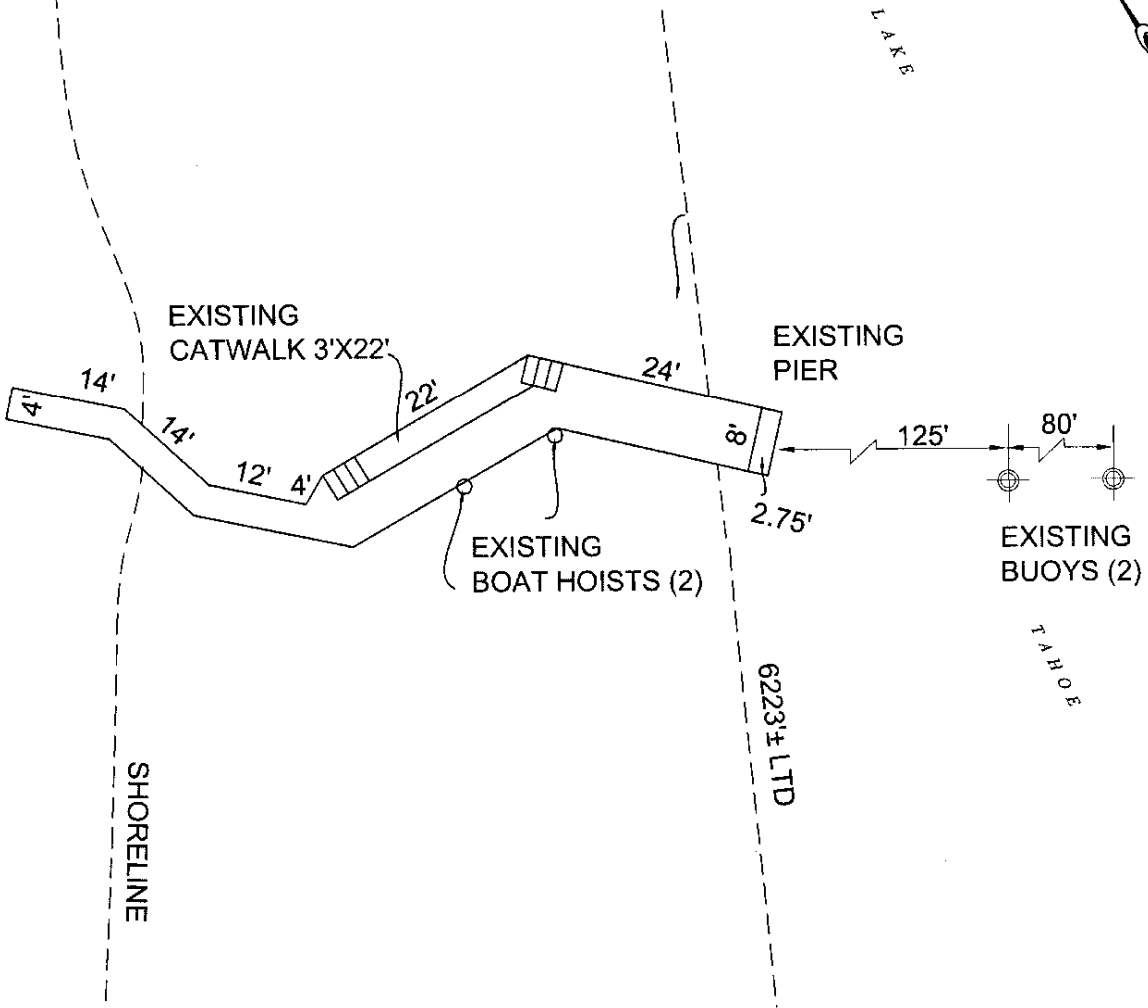

NO SCALE

SITE

APN 016-131-06

9105 STATE HIGHWAY 89, NEAR MEEKS BAY

NO SCALE

LOCATION

Exhibit A

PRC 5555.9
 KAISER
 APN 016-131-06
 RECREATIONAL PIER LEASE
 EL DORADO COUNTY

MJ 03-2009

This Exhibit is solely for purposes of generally defining the lease premises, is based on unverified information provided by the Lessee or other parties and is not intended to be, nor shall it be construed as, a waiver or limitation of any State interest in the subject or any other property.