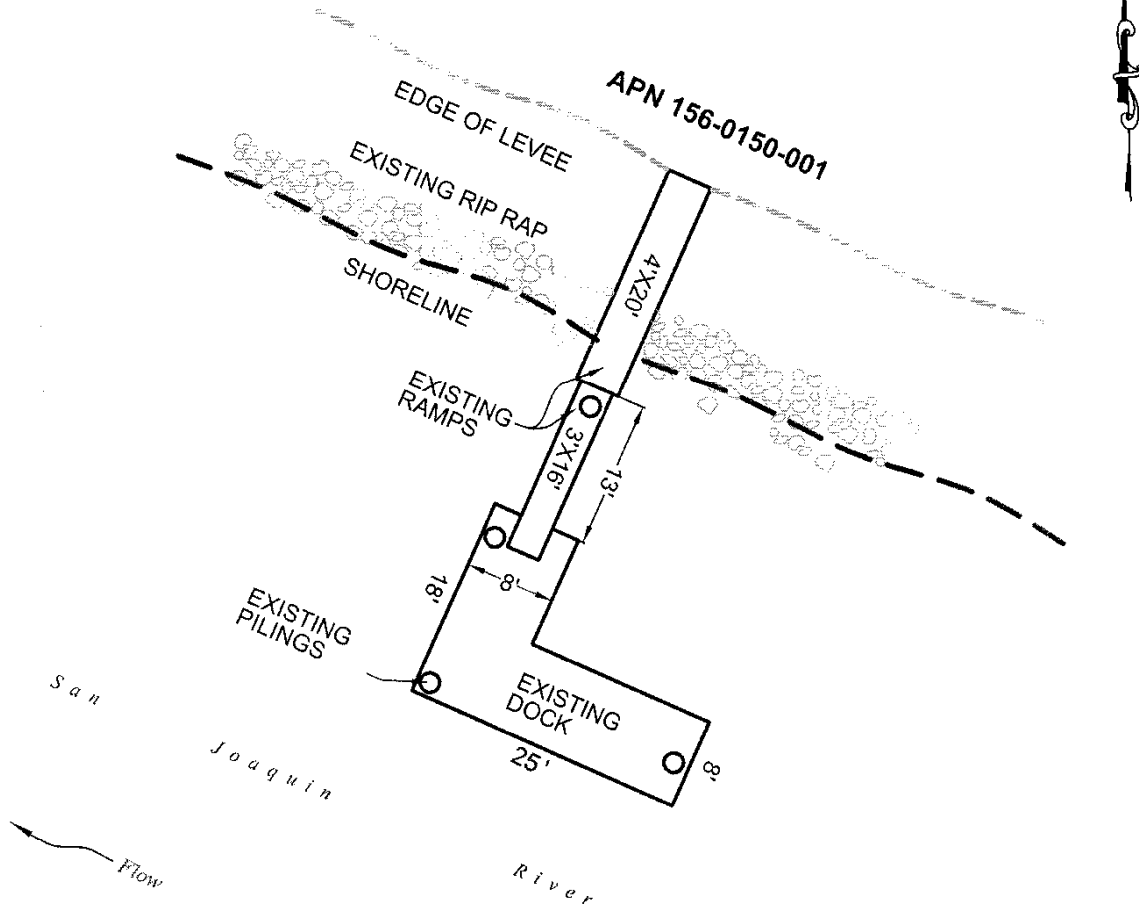

NO SCALE

SITE

641 WEST BRANNAN ISLAND ROAD, SAN JOAQUIN RIVER

NO SCALE

LOCATION

Exhibit A
 WP 5601.9
 REESE TRUST
 APN 156-0150-001
 GENERAL LEASE
 RECREATIONAL & PROTECTIVE
 STRUCTURE USE
 SACRAMENTO COUNTY

This Exhibit is solely for purposes of generally defining the lease premises, is based on unverified information provided by the Lessee or other parties and is not intended to be, nor shall it be construed as, a waiver or limitation of any State interest in the subject or any other property.