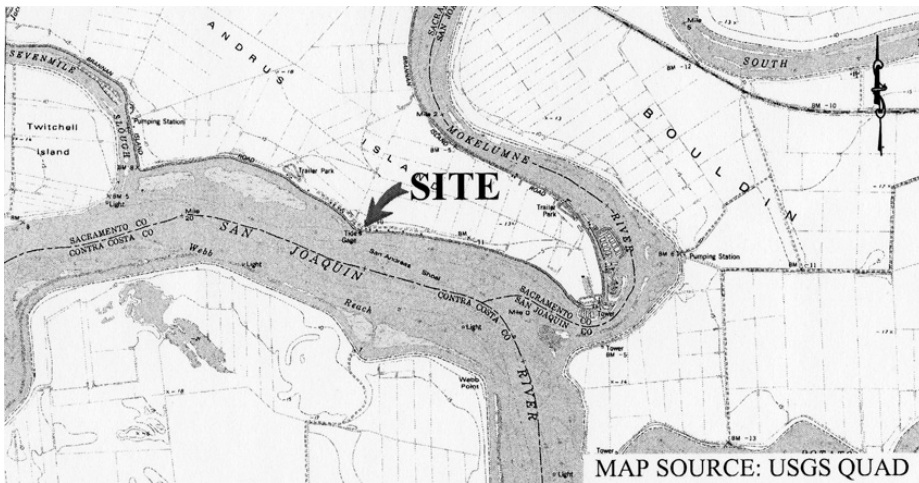

NO SCALE

SITE

641 WEST BRANNAN ISLAND ROAD, SAN JOAQUIN RIVER

NO SCALE

LOCATION

Exhibit A
 WP 5601.9
 REESE TRUST
 APN 156-0150-001
 GENERAL LEASE
 RECREATIONAL & PROTECTIVE
 STRUCTURE USE
 SACRAMENTO COUNTY