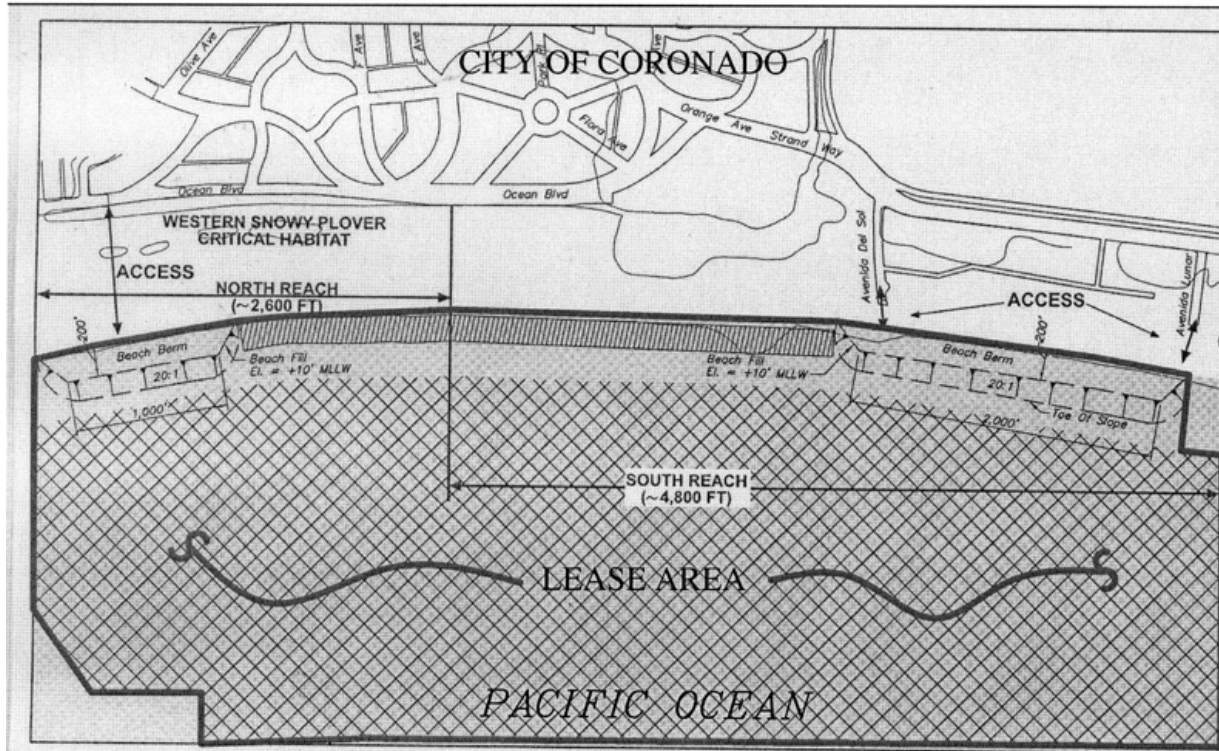

NO SCALE

SITE

OPPORTUNISTIC BEACH FILL PROGRAM CORONADO MUNICIPAL BEACH SITE

NO SCALE

LOCATION

MAP SOURCE: USGS QUAD

Exhibit A

WP 3691
CITY OF CORONADO
GENERAL LEASE -
PUBLIC AGENCY USE
SAN DIEGO COUNTY

JWP 10/08

This Exhibit is solely for purposes of generally defining the lease premises, is based on unverified information provided by the Lessee or other parties and is not intended to be, nor shall it be construed as, a waiver or limitation of any State interest in the subject or any other property.