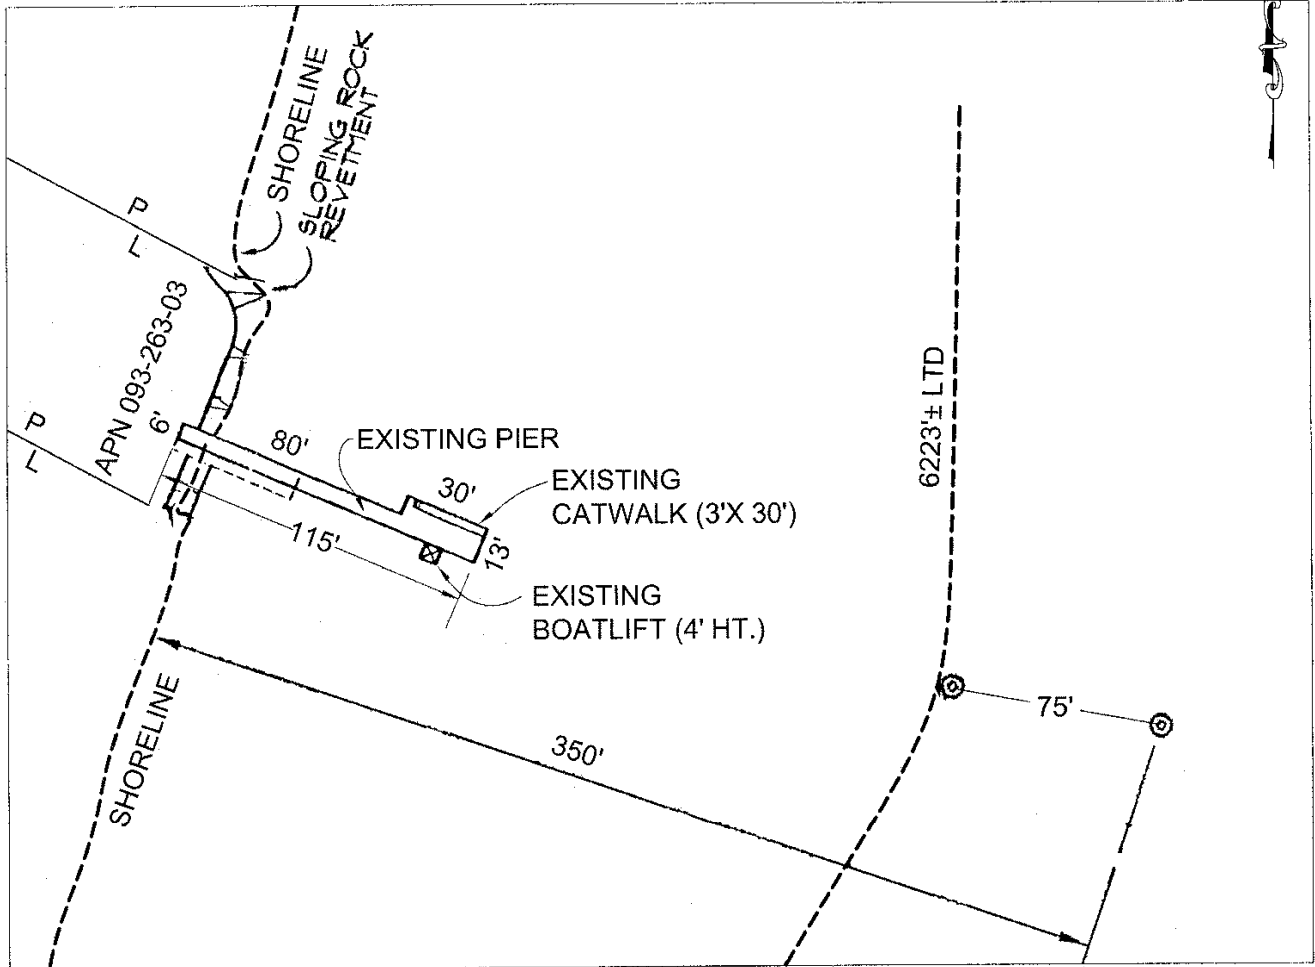

NO SCALE

SITE

656 OLYMPIC DRIVE, TAHOE CITY

NO SCALE

LOCATION

Exhibit A

WP 7937.9
 HATVANY & KITCHEN
 APN 094-263-03
 RECREATIONAL PIER LEASE
 PLACER COUNTY

This Exhibit is solely for purposes of generally defining the lease premises, is based on unverified information provided by the Lessee or other parties and is not intended to be, nor shall it be construed as, a waiver or limitation of any State interest in the subject or any other property.