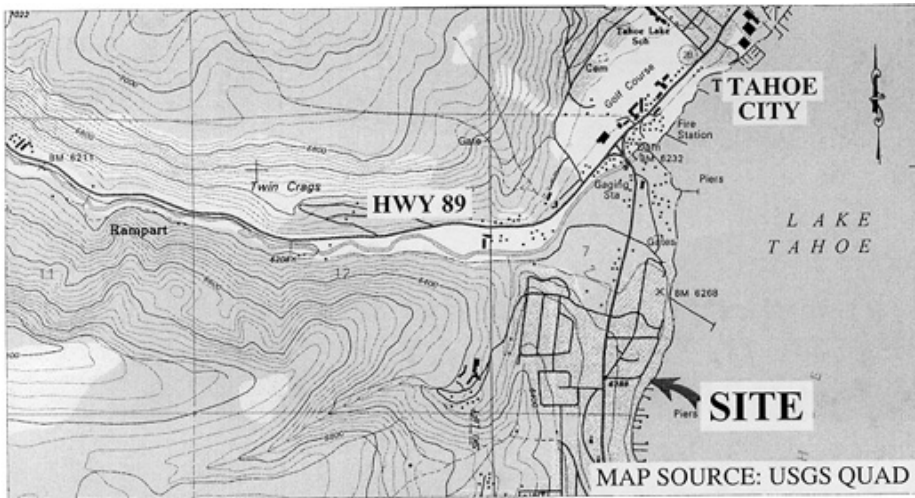

NO SCALE

SITE

656 OLYMPIC DRIVE, TAHOE CITY

NO SCALE

LOCATION

Exhibit A

WP 7937.9
 HATVANY & KITCHEN
 APN 094-263-03
 RECREATIONAL PIER LEASE
 PLACER COUNTY

This Exhibit is solely for purposes of generally defining the lease premises, is based on unverified information provided by the Lessee or other parties and is not intended to be, nor shall it be construed as, a waiver or limitation of any State interest in the subject or any other property.