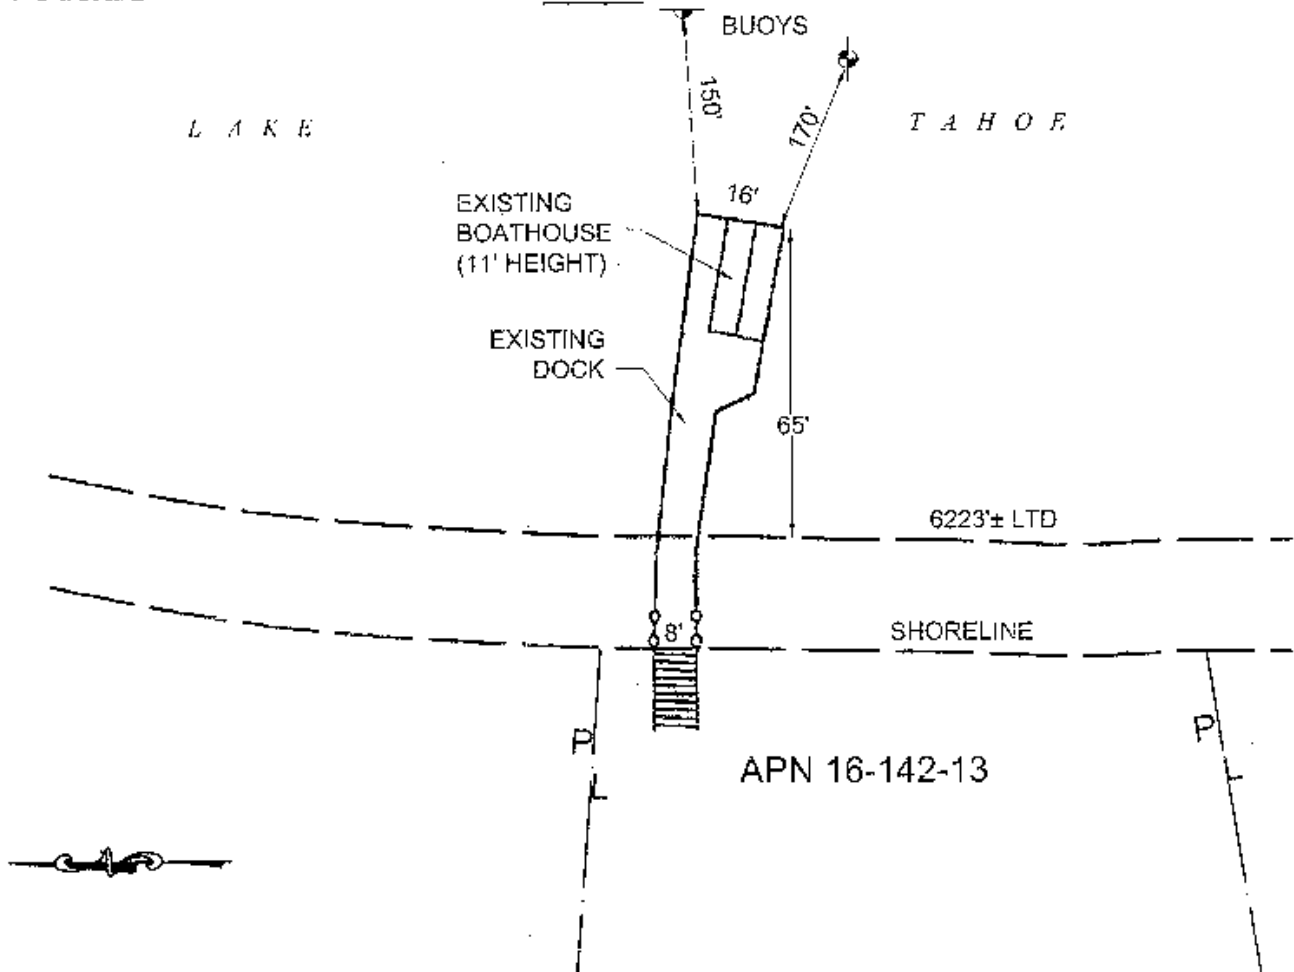

NO SCALE

SITE

8655 BEACH LANE, NEAR MEEKS BAY

NO SCALE

LOCATION

MAP SOURCE: USGS OQUAD

Exhibit A

WP 4486.9
 ANDERSON
 APN 16-142-13
 RECREATIONAL PIER LEASE
 EL DORADO COUNTY

MJ INT.

This Exhibit is solely for purposes of generally defining the lease premises, is based on unverified information provided by the Lessee or other parties and is not intended to be, nor shall it be construed as, a waiver or limitation of any State interest in the subject or any other property.